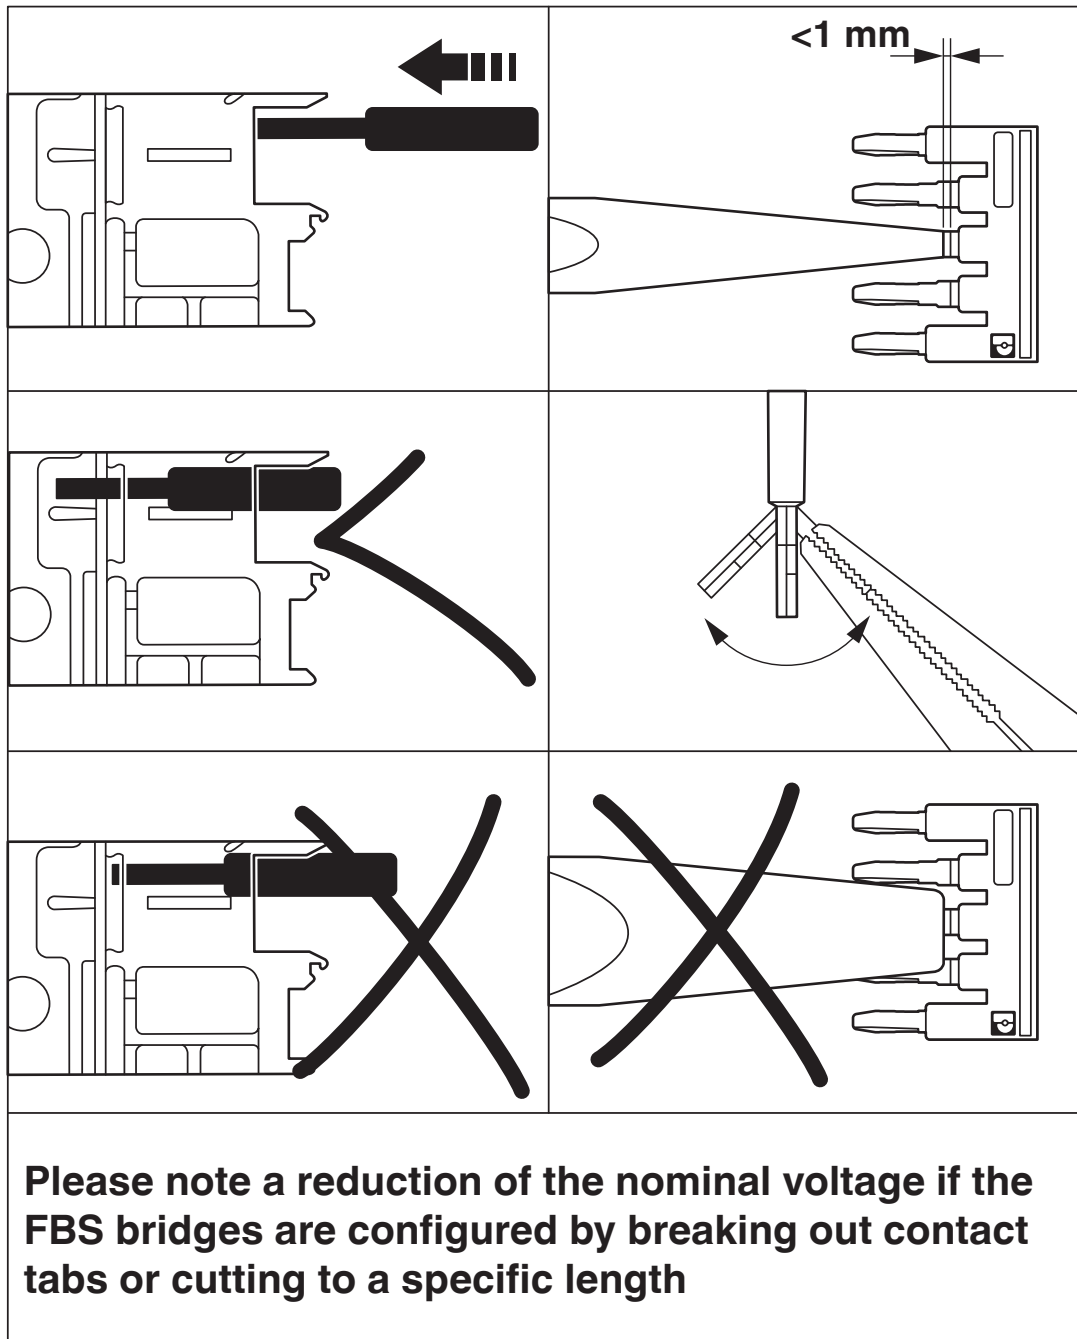

Drawings

Schematic diagram