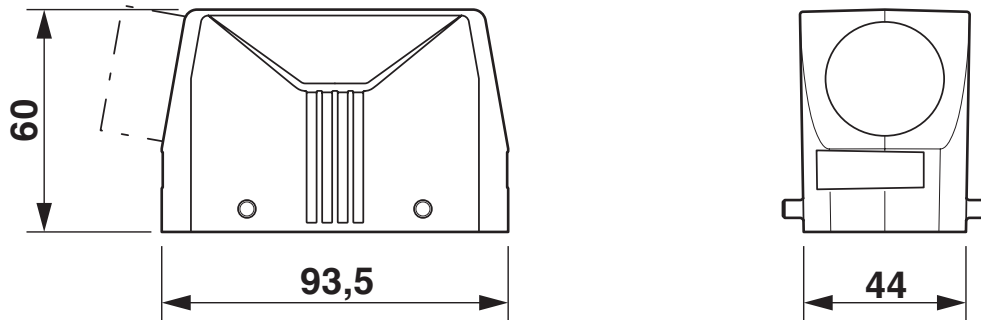

HC-STA-B16-HLFD-1STM25-EL-AL - Housing

1412717

<https://www.phoenixcontact.com/in/products/1412717>

Drawings

Dimensional drawing

Dimensional drawing