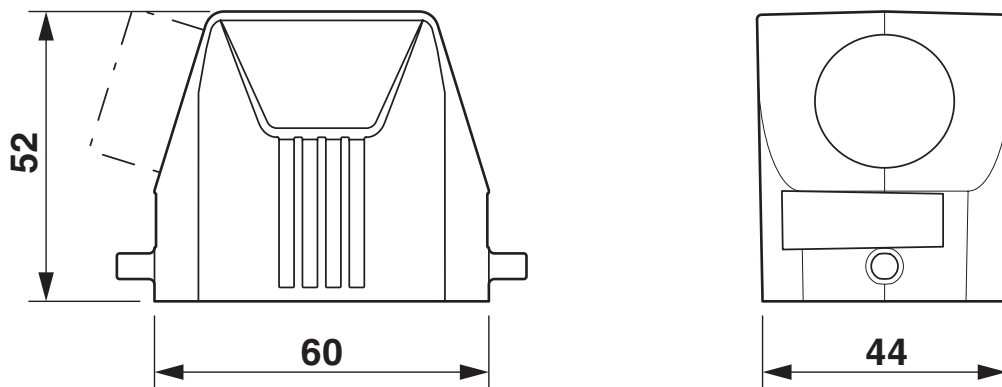

HC-STA-B06-HLFS-1STM20-EL-AL - Housing

1412570

<https://www.phoenixcontact.com/in/products/1412570>

Drawings

Dimensional drawing

Dimensional drawing