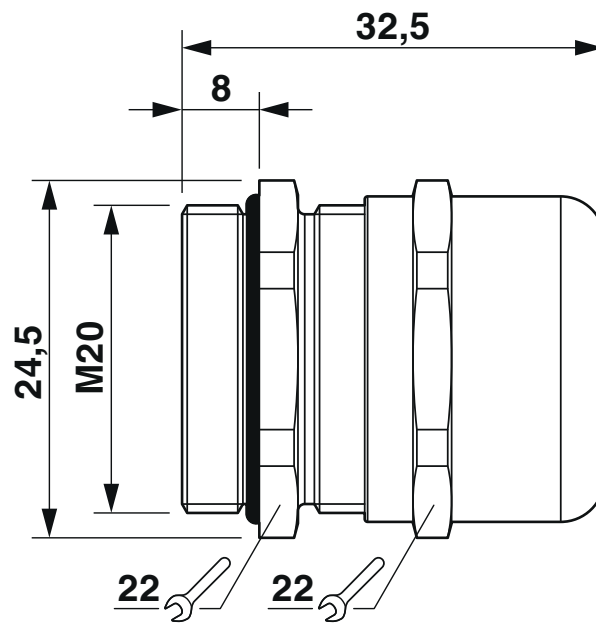

Article revision	00
------------------	----

Characteristics

Category of shock impact	6
Design, Strain relief	A

Dimensions

Dimensional drawing	
Length	37 mm
Length of the connecting thread	8 mm
Hole diameter	20.1 mm ... 20.3 mm
Wrench size, union nut	22 mm
Wrench size, support	22 mm
Hexagon angular dimension	24.5 mm
Thread type connection side	M20 x 1.5
Thread pitch	1.5 mm

Connection data

Tightening torque	8 Nm \pm 0.5 Nm (Cap nut)
	5.5 Nm (Support sleeve)

G-INS-M20-S68N-NNES-S - Cable gland

1411163

<https://www.phoenixcontact.com/in/products/1411163>

Material specifications

Color	Brass color
Material Compression ring	PA 6
Seal material O-ring	Perbunan
Seal material Cable seal	CR
Material for screw connection	Brass, nickel-plated

Cable/line

External cable diameter Cable 1	6 mm ... 12 mm
External cable diameter	10 mm ... 12 mm (for UL 514 B)
Halogen-free	no

G-INS-M20-S68N-NNES-S - Cable gland

1411163

<https://www.phoenixcontact.com/in/products/1411163>

Drawings

Dimensional drawing

Dimensional drawing

G-INS-M20-S68N-NNES-S - Cable gland

1411163