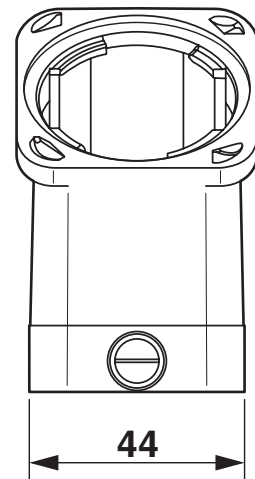

Dimensions

Dimensional drawing	
Width	44 mm
Height	78 mm
Length	93.5 mm

Material specifications

Color	black
Flammability rating according to UL 94	V0 (Housing)
Impact strength	IK08
Housing material	PA

Mechanical properties

Mechanical data

Locking type	Pin
--------------	-----

Mounting

Assembly instructions	The sleeve base housing must be supplemented with the EVO screw connection. The EVO screw connection is available in four sizes. It facilitates the creation of a straight or a side cable outlet. The EVO screw connection is mounted with the aid of, for example, a pipe wrench
-----------------------	--

HC-EVO-B16-HHFS-PLBK - Housing

1407642

<https://www.phoenixcontact.com/in/products/1407642>

Drawings

Dimensional drawing

Dimensional drawing

HC-EVO-B16-HHFS-PLBK - Housing

1407642