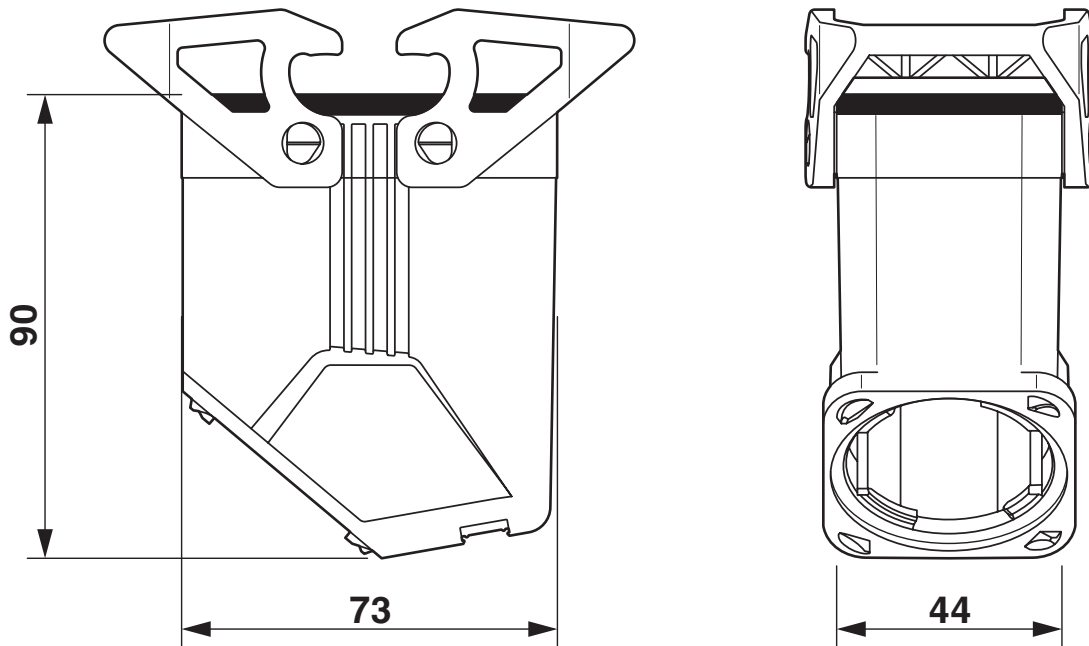

Coupling housings B10, with double locking latch, material: PA, cable outlets: 1, straight/lateral, height: 90 mm, cable gland: none, Standard

### Dimensions

Dimensional drawing	
Width	44 mm
Height	90 mm
Length	73 mm

## Drawings

Dimensional drawing

Dimensional drawing

1407641

<https://www.phoenixcontact.com/in/products/1407641>