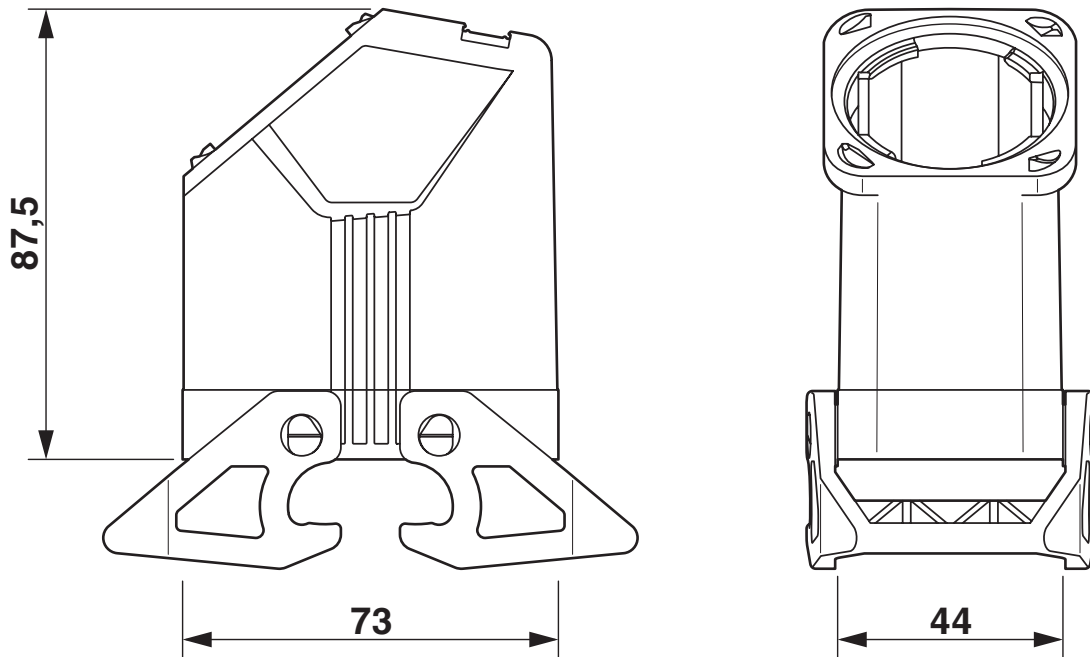

Dimensions

Dimensional drawing	
Width	44 mm
Height	87.5 mm
Length	73 mm

Material specifications

Color	black
Flammability rating according to UL 94	V0 (Housing) V0 (Interlock)
Locking latch material	PA
Impact strength	IK09
Housing material	PA

HC-EVO-B10-HHWD-PLBK - Housing

1407631

<https://www.phoenixcontact.com/in/products/1407631>

Drawings

Dimensional drawing

Dimensional drawing

HC-EVO-B10-HHWD-PLBK - Housing

1407631