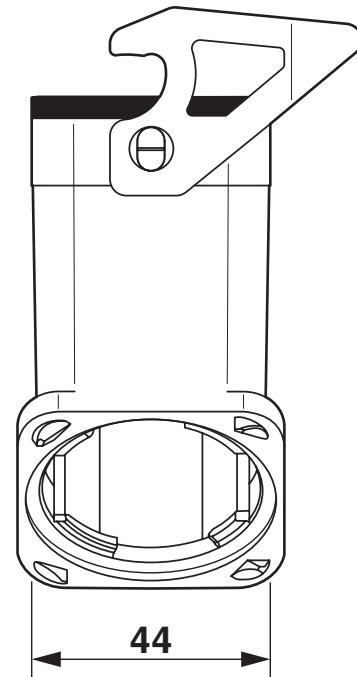

Dimensions

Dimensional drawing	
Width	44 mm
Height	90 mm
Length	60 mm

Material specifications

Color	black
Flammability rating according to UL 94	V0 (Housing) V0 (Interlock)
Seal material	NBR
Locking latch material	PA
Impact strength	IK08
Housing material	PA

HC-EVO-B06-CHWS-PLRBK - Housing

1407625

<https://www.phoenixcontact.com/in/products/1407625>

Drawings

Dimensional drawing

Dimensional drawing

1407625

<https://www.phoenixcontact.com/in/products/1407625>