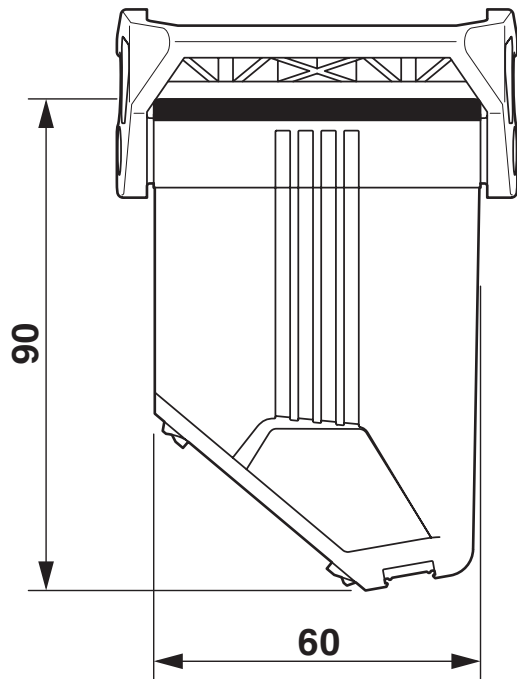

Dimensions

Dimensional drawing	
Width	44 mm
Height	90 mm
Length	60 mm

Material specifications

Color	black
Flammability rating according to UL 94	V0 (Housing) V0 (Interlock)
Seal material	NBR
Locking latch material	PA
Impact strength	IK08
Housing material	PA

HC-EVO-B06-CHWS-PLRBK - Housing

1407625

<https://www.phoenixcontact.com/in/products/1407625>

Drawings

Dimensional drawing

Dimensional drawing

1407625

<https://www.phoenixcontact.com/in/products/1407625>