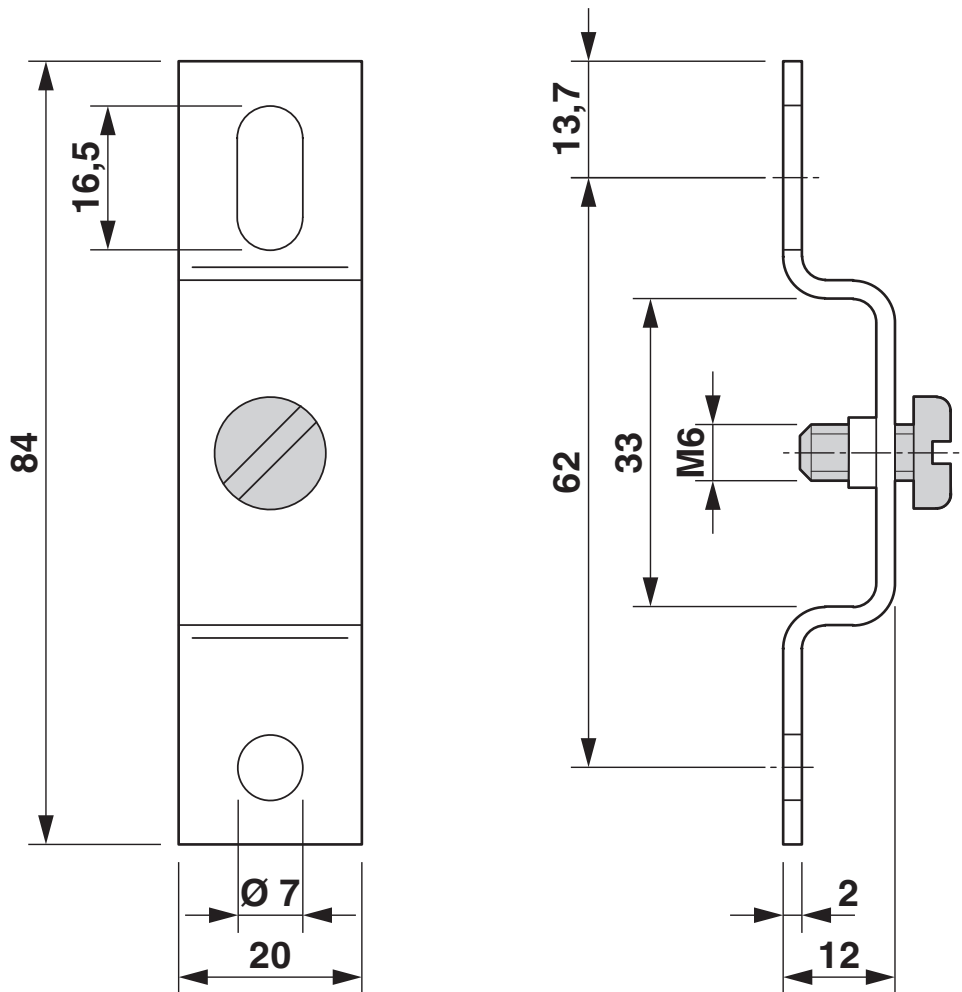

Flat bracket, with M6 screw, for fixing DIN rails 12 mm above the mounting surface

Commercial Data

Item number	1201060
Packing unit	10 pc
Minimum order quantity	10 pc
Sales Key	BE7
Product Key	BE7112
Catalog Page	Page 544 (C-3-2019)
GTIN	4017918017194
Weight per Piece (including packing)	31.85 g
Weight per Piece (excluding packing)	31.59 g
Customs tariff number	73269098
Country of origin	DE

BG/F - Flat bracket

1201060

<https://www.phoenixcontact.com/in/products/1201060>

Technical Data

Product properties

Product type	DIN rail
--------------	----------

Dimensions

Dimensional drawing	
Width	20 mm
Height	12 mm
Length	84 mm

Material specifications

Color	silver
Material	Steel
Coating	galvanized, passivated with a thick layer

BG/F - Flat bracket

1201060

<https://www.phoenixcontact.com/in/products/1201060>

Drawings

Dimensional drawing