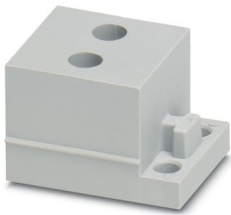

CES-B10-SFFS-PLBK - Sealing frame

0801660

<https://www.phoenixcontact.com/in/products/0801660>

CES-STPG-GY-2X5 - Cable sleeve

0801708

<https://www.phoenixcontact.com/in/products/0801708>

Cable sleeve, small, no. of conductors: 2, type: Round cable, slotted, external cable diameter: 2x 4 mm ... 5 mm, material: SEBS (halogen-free), color: gray, length: 29.5 mm, width: 19.5 mm, height: 17 mm