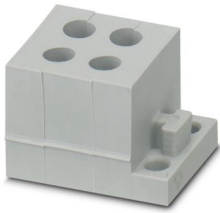

CES-B10-SFFS-PLBK - Sealing frame

0801660

<https://www.phoenixcontact.com/in/products/0801660>

CES-STPG-GY-4X6 - Cable sleeve

1410149

<https://www.phoenixcontact.com/in/products/1410149>

Cable sleeve, small, no. of conductors: 4, type: Round cable, slotted, external cable diameter: 4x 5.4 mm ... 5.7 mm, material: SEBS (halogen-free), color: gray, length: 29.5 mm, width: 19.5 mm, height: 17 mm