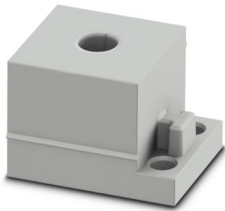

CES-B10-SFFS-PLBK - Sealing frame

0801660

<https://www.phoenixcontact.com/in/products/0801660>

CES-STPG-GY-9 - Cable sleeve

0801680

<https://www.phoenixcontact.com/in/products/0801680>

Cable sleeve, small, no. of conductors: 1, type: Round cable, slotted, external cable diameter: 1x 8 mm ... 9 mm, material: SEBS (halogen-free), color: gray, length: 29.5 mm, width: 19.5 mm, height: 17 mm

CES-STPG-GY-10 - Cable sleeve

0801682

<https://www.phoenixcontact.com/in/products/0801682>

Cable sleeve, small, no. of conductors: 1, type: Round cable, slotted, external cable diameter: 1x 9 mm ... 10 mm, material: SEBS (halogen-free), color: gray, length: 29.5 mm, width: 19.5 mm, height: 17 mm