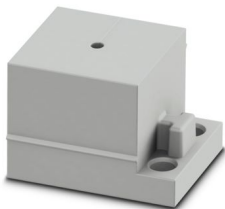

<https://www.phoenixcontact.com/in/products/0801660>

CES-B10-SF-PLBK - Snap-on frame

0801655

<https://www.phoenixcontact.com/in/products/0801655>

Snap-on frame, design: B10, material: PA (halogen-free), color: black, length: 108 mm, width: 64 mm, height: 39 mm

CES-STPG-GY-2 - Cable sleeve

0801672

<https://www.phoenixcontact.com/in/products/0801672>

Cable sleeve, small, no. of conductors: 1, type: Round cable, slotted, external cable diameter: 1x 1 mm ... 2 mm, material: SEBS (halogen-free), color: gray, length: 29.5 mm, width: 19.5 mm, height: 17 mm