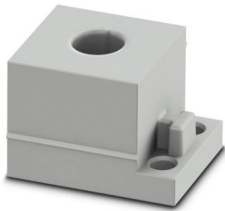

CES-B10-SFFS-PLBK - Sealing frame

0801660

<https://www.phoenixcontact.com/in/products/0801660>

CES-STPG-GY-11 - Cable sleeve

0801683

<https://www.phoenixcontact.com/in/products/0801683>

Cable sleeve, small, no. of conductors: 1, type: Round cable, slotted, external cable diameter: 1x 10 mm ... 11 mm, material: SEBS (halogen-free), color: gray, length: 29.5 mm, width: 19.5 mm, height: 17 mm

CES-STPG-GY-12 - Cable sleeve

0801684

<https://www.phoenixcontact.com/in/products/0801684>

Cable sleeve, small, no. of conductors: 1, type: Round cable, slotted, external cable diameter: 1x 11 mm ... 12 mm, material: SEBS (halogen-free), color: gray, length: 29.5 mm, width: 19.5 mm, height: 17 mm