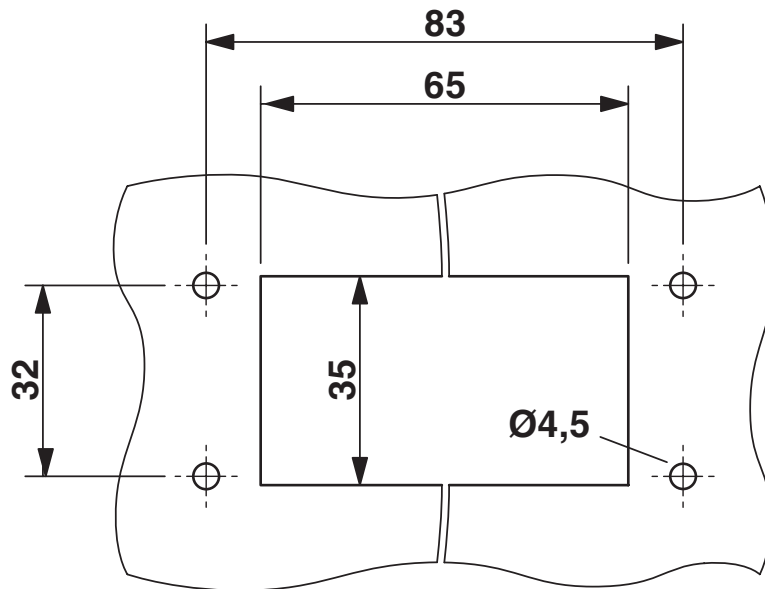

CES-B10-SFFS-PLBK - Sealing frame

0801660

<https://www.phoenixcontact.com/in/products/0801660>

Drawings

Dimensional drawing

Mounting cutout