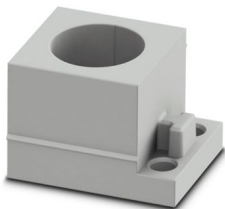

CES-B10-SFFS-PLBK - Sealing frame

0801660

<https://www.phoenixcontact.com/in/products/0801660>

CES-STPG-GY-15 - Cable sleeve

1410521

<https://www.phoenixcontact.com/in/products/1410521>

Cable sleeve, small, no. of conductors: 1, type: Round cable, slotted, external cable diameter: 1x 13.9 mm ... 14.2 mm, material: SEBS (halogen-free), color: gray, length: 29.5 mm, width: 19.5 mm, height: 17 mm

CES-STPG-GY-16 - Cable sleeve

1410534

<https://www.phoenixcontact.com/in/products/1410534>

Cable sleeve, small, no. of conductors: 1, type: Round cable, slotted, external cable diameter: 1x 14.9 mm ... 15.2 mm, material: SEBS (halogen-free), color: gray, length: 29.5 mm, width: 19.5 mm, height: 17 mm