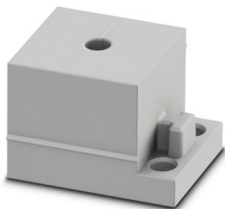

CES-B10-SFFS-PLBK - Sealing frame

0801660

<https://www.phoenixcontact.com/in/products/0801660>

CES-STPG-GY-5 - Cable sleeve

0801675

<https://www.phoenixcontact.com/in/products/0801675>

Cable sleeve, small, no. of conductors: 1, type: Round cable, slotted, external cable diameter: 1x 4 mm ... 5 mm, material: SEBS (halogen-free), color: gray, length: 29.5 mm, width: 19.5 mm, height: 17 mm

CES-STPG-GY-6 - Cable sleeve

0801676

<https://www.phoenixcontact.com/in/products/0801676>

Cable sleeve, small, no. of conductors: 1, type: Round cable, slotted, external cable diameter: 1x 5 mm ... 6 mm, material: SEBS (halogen-free), color: gray, length: 29.5 mm, width: 19.5 mm, height: 17 mm