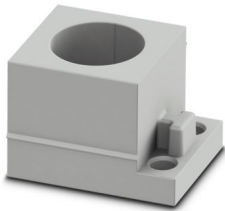

CES-B10-SFFS-PLBK - Sealing frame

0801660

<https://www.phoenixcontact.com/in/products/0801660>

CES-STPG-GY-17 - Cable sleeve

1410547

<https://www.phoenixcontact.com/in/products/1410547>

Cable sleeve, small, no. of conductors: 1, type: Round cable, slotted, external cable diameter: 1x 15.9 mm ... 16.2 mm, material: SEBS (halogen-free), color: gray, length: 29.5 mm, width: 19.5 mm, height: 17 mm