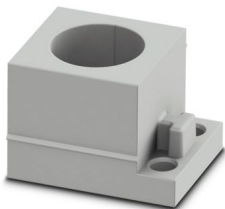

CES-B10-SFFS-PLBK - Sealing frame

0801660

<https://www.phoenixcontact.com/in/products/0801660>

CES-STPG-GY-13 - Cable sleeve

0801685

<https://www.phoenixcontact.com/in/products/0801685>

Cable sleeve, small, no. of conductors: 1, type: Round cable, slotted, external cable diameter: 1x 12 mm ... 13 mm, material: SEBS (halogen-free), color: gray, length: 29.5 mm, width: 19.5 mm, height: 17 mm

CES-STPG-GY-14 - Cable sleeve

0801686

<https://www.phoenixcontact.com/in/products/0801686>

Cable sleeve, small, no. of conductors: 1, type: Round cable, slotted, external cable diameter: 1x 13 mm ... 14 mm, material: SEBS (halogen-free), color: gray, length: 29.5 mm, width: 19.5 mm, height: 17 mm