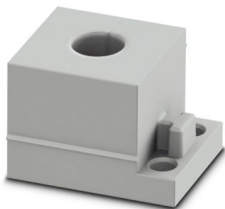

CES-B10-SFFS-PLBK - Sealing frame

0801660

<https://www.phoenixcontact.com/in/products/0801660>

CES-STPG-GY-11 - Cable sleeve

0801683

<https://www.phoenixcontact.com/in/products/0801683>

Cable sleeve, small, no. of conductors: 1, type: Round cable, slotted, external cable diameter: 1x 10 mm ... 11 mm, material: SEBS (halogen-free), color: gray, length: 29.5 mm, width: 19.5 mm, height: 17 mm

CES-STPG-GY-12 - Cable sleeve

0801684

<https://www.phoenixcontact.com/in/products/0801684>

Cable sleeve, small, no. of conductors: 1, type: Round cable, slotted, external cable diameter: 1x 11 mm ... 12 mm, material: SEBS (halogen-free), color: gray, length: 29.5 mm, width: 19.5 mm, height: 17 mm