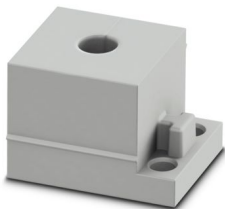

CES-B10-SFFS-PLBK - Sealing frame

0801660

<https://www.phoenixcontact.com/in/products/0801660>

CES-STPG-GY-9 - Cable sleeve

0801680

<https://www.phoenixcontact.com/in/products/0801680>

Cable sleeve, small, no. of conductors: 1, type: Round cable, slotted, external cable diameter: 1x 8 mm ... 9 mm, material: SEBS (halogen-free), color: gray, length: 29.5 mm, width: 19.5 mm, height: 17 mm

CES-STPG-GY-10 - Cable sleeve

0801682

<https://www.phoenixcontact.com/in/products/0801682>

Cable sleeve, small, no. of conductors: 1, type: Round cable, slotted, external cable diameter: 1x 9 mm ... 10 mm, material: SEBS (halogen-free), color: gray, length: 29.5 mm, width: 19.5 mm, height: 17 mm