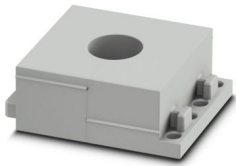

CES-B10-SFFS-PLBK - Sealing frame

0801660

<https://www.phoenixcontact.com/in/products/0801660>

CES-LTPG-GY-16 - Cable sleeve

0801688

<https://www.phoenixcontact.com/in/products/0801688>

Cable sleeve, large, no. of conductors: 1, type: Round cable, slotted, external cable diameter: 1x 15 mm ... 16 mm, material: SEBS (halogen-free), color: gray, length: 53 mm, width: 39 mm, height: 17 mm

CES-LTPG-GY-17 - Cable sleeve

0801689

<https://www.phoenixcontact.com/in/products/0801689>

Cable sleeve, large, no. of conductors: 1, type: Round cable, slotted, external cable diameter: 1x 16 mm ... 17 mm, material: SEBS (halogen-free), color: gray, length: 53 mm, width: 39 mm, height: 17 mm