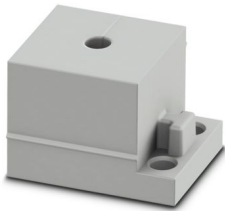

CES-B10-SFFS-PLBK - Sealing frame

0801660

<https://www.phoenixcontact.com/in/products/0801660>

CES-STPG-GY-5 - Cable sleeve

0801675

<https://www.phoenixcontact.com/in/products/0801675>

Cable sleeve, small, no. of conductors: 1, type: Round cable, slotted, external cable diameter: 1x 4 mm ... 5 mm, material: SEBS (halogen-free), color: gray, length: 29.5 mm, width: 19.5 mm, height: 17 mm

CES-STPG-GY-6 - Cable sleeve

0801676

<https://www.phoenixcontact.com/in/products/0801676>

Cable sleeve, small, no. of conductors: 1, type: Round cable, slotted, external cable diameter: 1x 5 mm ... 6 mm, material: SEBS (halogen-free), color: gray, length: 29.5 mm, width: 19.5 mm, height: 17 mm