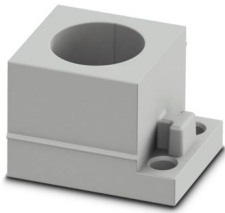

CES-B10-SFFS-PLBK - Sealing frame

0801660

<https://www.phoenixcontact.com/in/products/0801660>

CES-STPG-GY-15 - Cable sleeve

1410521

<https://www.phoenixcontact.com/in/products/1410521>

Cable sleeve, small, no. of conductors: 1, type: Round cable, slotted, external cable diameter: 1x 13.9 mm ... 14.2 mm, material: SEBS (halogen-free), color: gray, length: 29.5 mm, width: 19.5 mm, height: 17 mm

CES-STPG-GY-16 - Cable sleeve

1410534

<https://www.phoenixcontact.com/in/products/1410534>

Cable sleeve, small, no. of conductors: 1, type: Round cable, slotted, external cable diameter: 1x 14.9 mm ... 15.2 mm, material: SEBS (halogen-free), color: gray, length: 29.5 mm, width: 19.5 mm, height: 17 mm