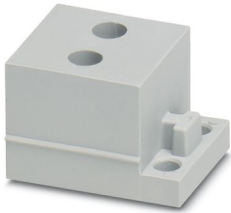

CES-B10-SFFS-PLBK - Sealing frame

0801660

<https://www.phoenixcontact.com/in/products/0801660>

CES-STPG-GY-2X3 - Cable sleeve

1410424

<https://www.phoenixcontact.com/in/products/1410424>

Cable sleeve, small, no. of conductors: 2, type: Round cable, slotted, external cable diameter: 2x 2.4 mm ... 2.7 mm, material: SEBS (halogen-free), color: gray, length: 29.5 mm, width: 19.5 mm, height: 17 mm