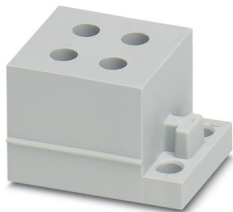

CES-STPG-GY-4X5 - Cable sleeve

1410136

<https://www.phoenixcontact.com/in/products/1410136>

Cable sleeve, small, no. of conductors: 4, type: Round cable, slotted, external cable diameter: 4x 4.4 mm ... 4.7 mm, material: SEBS (halogen-free), color: gray, length: 29.5 mm, width: 19.5 mm, height: 17 mm