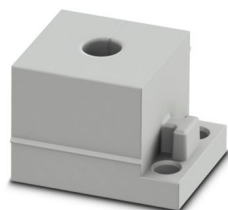

CES-B10-SFFS-PLBK - Sealing frame

0801660

<https://www.phoenixcontact.com/in/products/0801660>

CES-STPG-GY-7 - Cable sleeve

0801677

<https://www.phoenixcontact.com/in/products/0801677>

Cable sleeve, small, no. of conductors: 1, type: Round cable, slotted, external cable diameter: 1x 6 mm ... 7 mm, material: SEBS (halogen-free), color: gray, length: 29.5 mm, width: 19.5 mm, height: 17 mm

CES-STPG-GY-8 - Cable sleeve

0801679

<https://www.phoenixcontact.com/in/products/0801679>

Cable sleeve, small, no. of conductors: 1, type: Round cable, slotted, external cable diameter: 1x 7 mm ... 8 mm, material: SEBS (halogen-free), color: gray, length: 29.5 mm, width: 19.5 mm, height: 17 mm