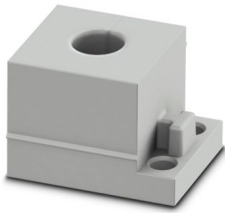

CES-B10-SFFS-PLBK - Sealing frame

0801660

<https://www.phoenixcontact.com/in/products/0801660>

CES-STPG-GY-13 - Cable sleeve

0801685

<https://www.phoenixcontact.com/in/products/0801685>

Cable sleeve, small, no. of conductors: 1, type: Round cable, slotted, external cable diameter: 1x 12 mm ... 13 mm, material: SEBS (halogen-free), color: gray, length: 29.5 mm, width: 19.5 mm, height: 17 mm

CES-STPG-GY-14 - Cable sleeve

0801686

<https://www.phoenixcontact.com/in/products/0801686>

Cable sleeve, small, no. of conductors: 1, type: Round cable, slotted, external cable diameter: 1x 13 mm ... 14 mm, material: SEBS (halogen-free), color: gray, length: 29.5 mm, width: 19.5 mm, height: 17 mm