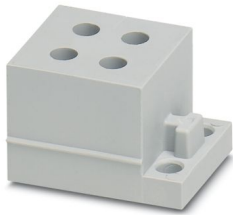

CES-B10-SFFS-PLBK - Sealing frame

0801660

<https://www.phoenixcontact.com/in/products/0801660>

CES-STPG-GY-4X4 - Cable sleeve

0801711

<https://www.phoenixcontact.com/in/products/0801711>

Cable sleeve, small, no. of conductors: 4, type: Round cable, slotted, external cable diameter: 4x 3 mm ... 4 mm, material: SEBS (halogen-free), color: gray, length: 29.5 mm, width: 19.5 mm, height: 17 mm