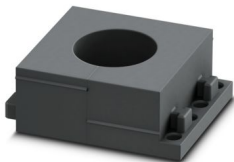

Cable sleeve, large, no. of conductors: 1, type: Round cable, slotted, external cable diameter: 1x 24 mm ... 25 mm, material: NBR, color: black, length: 53 mm, width: 39 mm, height: 17 mm