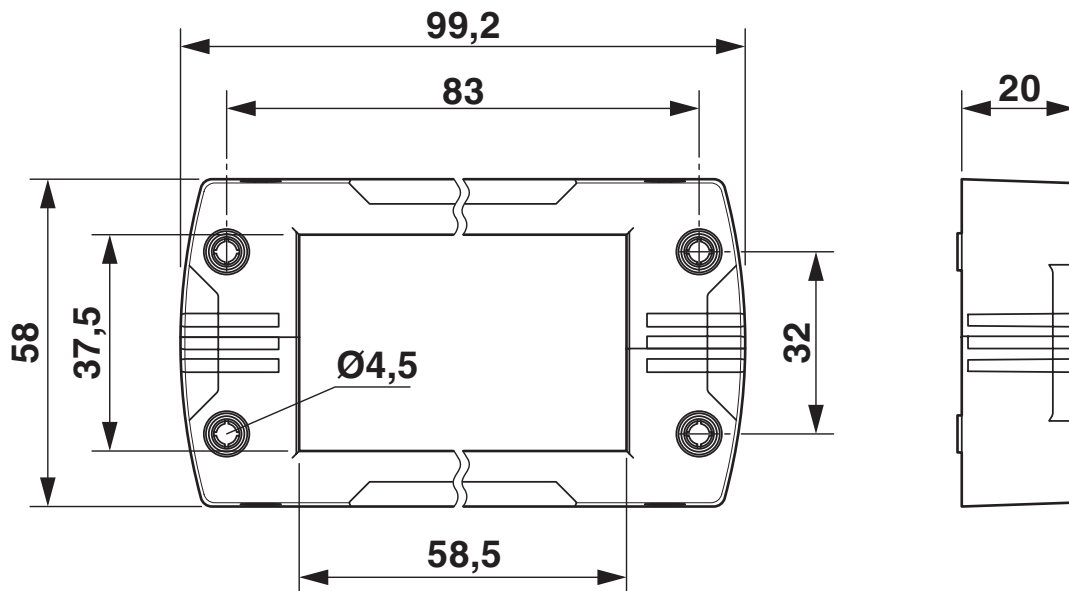

Dimensional drawing