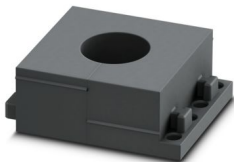

Cable sleeve, large, no. of conductors: 1, type: Round cable, slotted, external cable diameter: 1x 20 mm ... 21 mm, material: NBR, color: black, length: 53 mm, width: 39 mm, height: 17 mm