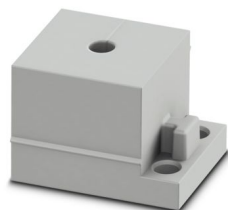

CES-B10-SFFS-PLBK - Sealing frame

0801660

<https://www.phoenixcontact.com/in/products/0801660>

CES-STPG-GY-7 - Cable sleeve

0801677

<https://www.phoenixcontact.com/in/products/0801677>

Cable sleeve, small, no. of conductors: 1, type: Round cable, slotted, external cable diameter: 1x 6 mm ... 7 mm, material: SEBS (halogen-free), color: gray, length: 29.5 mm, width: 19.5 mm, height: 17 mm

CES-STPG-GY-8 - Cable sleeve

0801679

<https://www.phoenixcontact.com/in/products/0801679>

Cable sleeve, small, no. of conductors: 1, type: Round cable, slotted, external cable diameter: 1x 7 mm ... 8 mm, material: SEBS (halogen-free), color: gray, length: 29.5 mm, width: 19.5 mm, height: 17 mm