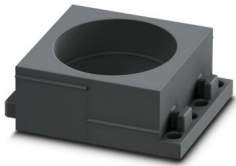

CES-B10-SFFS-PLBK - Sealing frame

0801660

<https://www.phoenixcontact.com/in/products/0801660>

CES-LRG-BK-30 - Cable sleeve

0801650

<https://www.phoenixcontact.com/in/products/0801650>

Cable sleeve, large, no. of conductors: 1, type: Round cable, slotted, external cable diameter: 1x 29 mm ... 30 mm, material: NBR, color: black, length: 53 mm, width: 39 mm, height: 17 mm