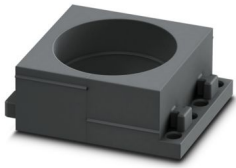

CES-B10-SFFS-PLBK - Sealing frame

0801660

<https://www.phoenixcontact.com/in/products/0801660>

CES-LRG-BK-32 - Cable sleeve

0801654

<https://www.phoenixcontact.com/in/products/0801654>

Cable sleeve, large, no. of conductors: 1, type: Round cable, slotted, external cable diameter: 1x 31 mm ... 32 mm, material: NBR, color: black, length: 53 mm, width: 39 mm, height: 17 mm