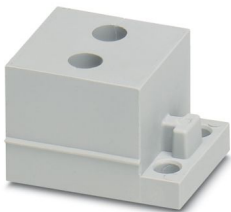

CES-STPG-GY-2X4 - Cable sleeve

1410438

<https://www.phoenixcontact.com/in/products/1410438>

Cable sleeve, small, no. of conductors: 2, type: Round cable, slotted, external cable diameter: 2x 3.4 mm ... 3.7 mm, material: SEBS (halogen-free), color: gray, length: 29.5 mm, width: 19.5 mm, height: 17 mm