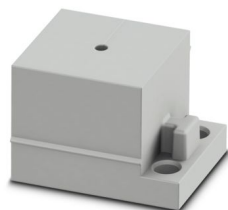

CES-STPG-GY-2 - Cable sleeve

0801672

<https://www.phoenixcontact.com/in/products/0801672>

Cable sleeve, small, no. of conductors: 1, type: Round cable, slotted, external cable diameter: 1x 1 mm ... 2 mm, material: SEBS (halogen-free), color: gray, length: 29.5 mm, width: 19.5 mm, height: 17 mm

CES-B10-SFFS-PLBK - Sealing frame

0801660

<https://www.phoenixcontact.com/in/products/0801660>

CES-STPG-GY-3 - Cable sleeve

0801673

<https://www.phoenixcontact.com/in/products/0801673>

Cable sleeve, small, no. of conductors: 1, type: Round cable, slotted, external cable diameter: 1x 2 mm ... 3 mm, material: SEBS (halogen-free), color: gray, length: 29.5 mm, width: 19.5 mm, height: 17 mm