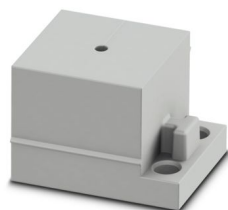

CES-STPG-GY-4 - Cable sleeve

0801674

<https://www.phoenixcontact.com/in/products/0801674>

Cable sleeve, small, no. of conductors: 1, type: Round cable, slotted, external cable diameter: 1x 3 mm ... 4 mm, material: SEBS (halogen-free), color: gray, length: 29.5 mm, width: 19.5 mm, height: 17 mm