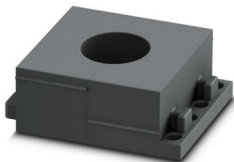

Cable sleeve, large, no. of conductors: 1, type: Round cable, slotted, external cable diameter: 1x 18 mm ... 19 mm, material: NBR, color: black, length: 53 mm, width: 39 mm, height: 17 mm