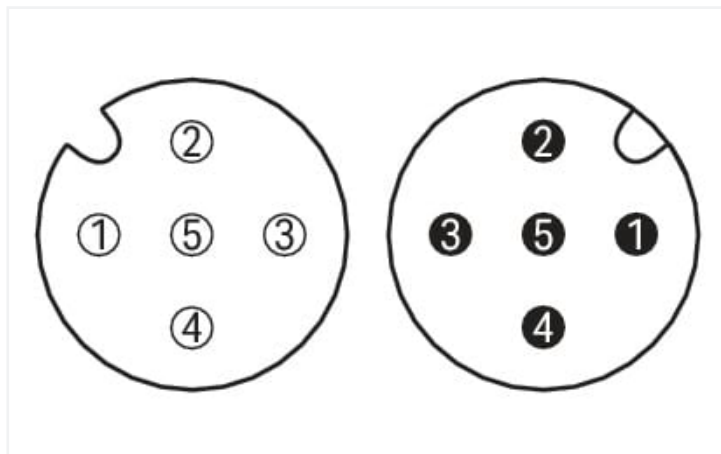

# Data Sheet | Item Number: 756-6401/050-100

Sensor/Actuator cable; M12A socket; straight; M12A plug; straight; 5-pole; Length: 10 m

<https://www.wago.com/756-6401/050-100>

Similar to illustration

Pin 1 ... 5: 0.34 mm<sup>2</sup>

### Cable

Cable length	10 m
Sheathed cable color	black
Sheathed cable diameter	4.8 mm