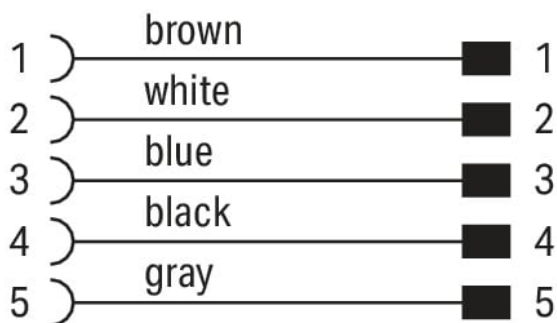

# Data Sheet | Item Number: 756-6401/050-100

Sensor/Actuator cable; M12A socket; straight; M12A plug; straight; 5-pole; Length: 10 m

<https://www.wago.com/756-6401/050-100>

Similar to illustration

Pin 1 ... 5: 0.34 mm<sup>2</sup>

### Cable

Cable length	10 m
Sheathed cable color	black
Sheathed cable diameter	4.8 mm