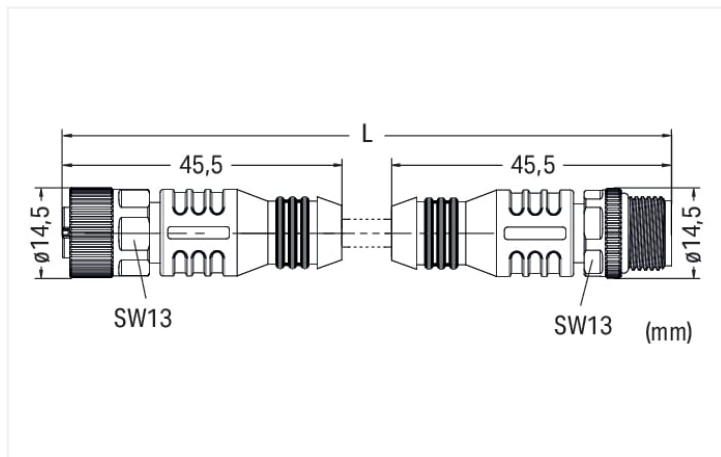

# Data Sheet | Item Number: 756-6401/050-100

Sensor/Actuator cable; M12A socket; straight; M12A plug; straight; 5-pole; Length: 10 m

<https://www.wago.com/756-6401/050-100>

Similar to illustration

Pin 1 ... 5: 0.34 mm<sup>2</sup>

### Cable

Cable length	10 m
Sheathed cable color	black
Sheathed cable diameter	4.8 mm

### Connector

Connection type	M12 Socket - M12 plug
Pole number	5
Cable connection direction to mating direction	0°
Cable connection direction to mating direction (2)	0°
Connector interface coding (cable/adapter) 1 1	A-coded
Connector interface coding (cable/adapter) 1 2	A-coded