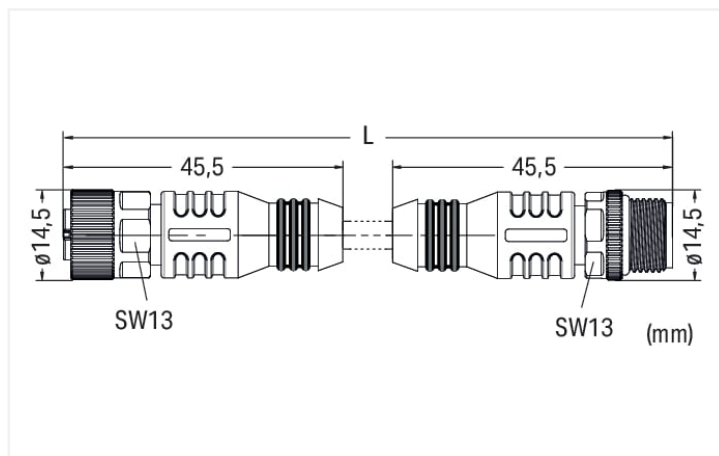

# Data Sheet | Item Number: 756-6401/050-075

Sensor/Actuator cable; M12A socket; straight; M12A plug; straight; 5-pole; Length: 7.5 m

<https://www.wago.com/756-6401/050-075>

Similar to illustration

Pin 1 ... 5: 0.34 mm<sup>2</sup>

### Cable

Cable length	7.5 m
Sheathed cable color	black
Sheathed cable diameter	4.8 mm

### Connector

Connection type	M12 Socket - M12 plug
Pole number	5
Cable connection direction to mating direction	0°
Cable connection direction to mating direction (2)	0°
Connector interface coding (cable/adapter) 1 1	A-coded
Connector interface coding (cable/adapter) 1 2	A-coded