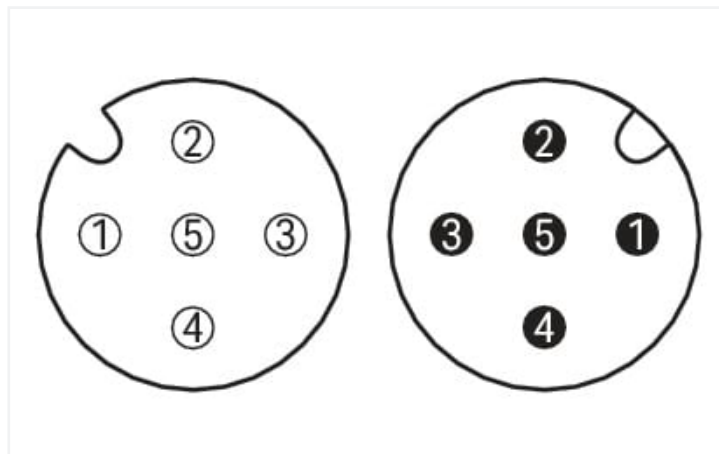

# Data Sheet | Item Number: 756-6401/050-075

Sensor/Actuator cable; M12A socket; straight; M12A plug; straight; 5-pole; Length: 7.5 m

<https://www.wago.com/756-6401/050-075>

Similar to illustration

Pin 1 ... 5: 0.34 mm<sup>2</sup>

### Cable

Cable length	7.5 m
Sheathed cable color	black
Sheathed cable diameter	4.8 mm