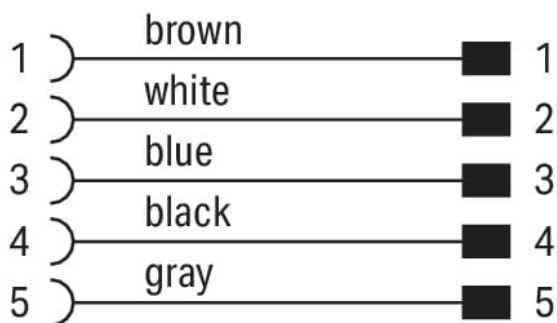

# Data Sheet | Item Number: 756-6401/050-075

Sensor/Actuator cable; M12A socket; straight; M12A plug; straight; 5-pole; Length: 7.5 m

<https://www.wago.com/756-6401/050-075>

Similar to illustration

Pin 1 ... 5: 0.34 mm<sup>2</sup>

### Cable

Cable length	7.5 m
Sheathed cable color	black
Sheathed cable diameter	4.8 mm