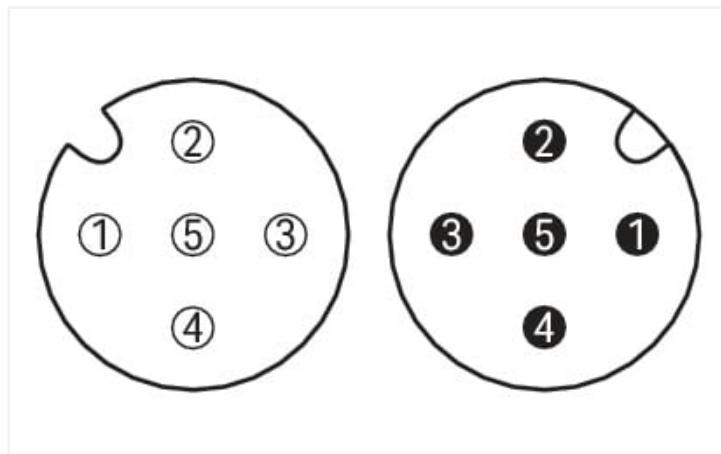

Data Sheet | Item Number: 756-6401/050-020

Sensor/Actuator cable; M12A socket; straight; M12A plug; straight; 5-pole; Length: 2 m

<https://www.wago.com/756-6401/050-020>

Similar to illustration

Pin 1 ... 5: 0.34 mm²

Technical data

General information

Operating voltage	300 VDC
Protection type	IP67
Ambient (operating) temperature (static)	-40 ... +80 °C
Ambient (operating) temperature (dynamic)	-20 ... +60 °C

Cable

Cable length	2 m
Sheathed cable color	black
Sheathed cable diameter	4.8 mm

Connector

Connection type	M12 Socket - M12 plug
Pole number	5
Cable connection direction to mating direction	0°
Cable connection direction to mating direction (2)	0°
Connector interface coding (cable/adapter) 1 1	A-coded
Connector interface coding (cable/adapter) 1 2	A-coded