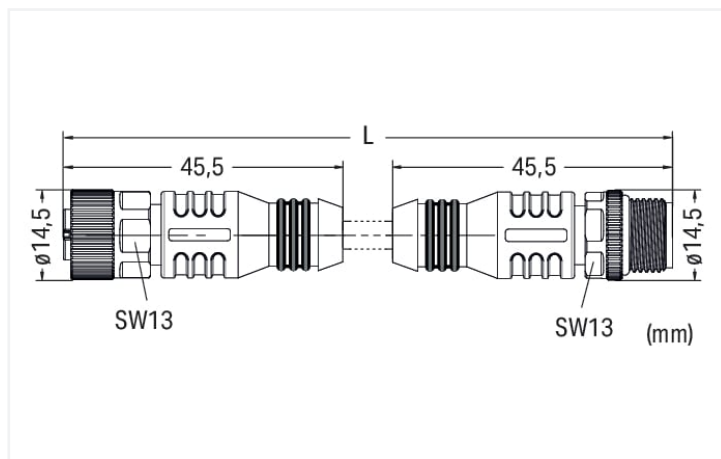

Data Sheet | Item Number: 756-6401/050-020

Sensor/Actuator cable; M12A socket; straight; M12A plug; straight; 5-pole; Length: 2 m

<https://www.wago.com/756-6401/050-020>

Similar to illustration

Pin 1 ... 5: 0.34 mm²

Technical data

General information

Operating voltage	300 VDC
Protection type	IP67
Ambient (operating) temperature (static)	-40 ... +80 °C
Ambient (operating) temperature (dynamic)	-20 ... +60 °C

Cable

Cable length	2 m
Sheathed cable color	black
Sheathed cable diameter	4.8 mm

Connector

Connection type	M12 Socket - M12 plug
Pole number	5
Cable connection direction to mating direction	0°
Cable connection direction to mating direction (2)	0°
Connector interface coding (cable/adapter) 1 1	A-coded
Connector interface coding (cable/adapter) 1 2	A-coded

Commercial data

PU (SPU)	1 pcs
Country of origin	CN
GTIN	4066966489620
Customs tariff number	85444290900

Environmental Product Compliance

RoHS Compliance Status	Compliant, No Exemption
------------------------	-------------------------