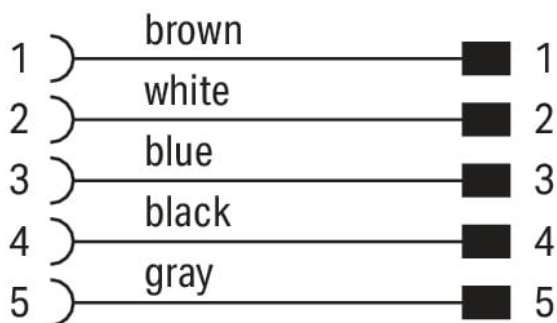

Data Sheet | Item Number: 756-6401/050-020

Sensor/Actuator cable; M12A socket; straight; M12A plug; straight; 5-pole; Length: 2 m

<https://www.wago.com/756-6401/050-020>

Similar to illustration

Pin 1 ... 5: 0.34 mm²

Technical data

General information

Operating voltage	300 VDC
Protection type	IP67
Ambient (operating) temperature (static)	-40 ... +80 °C
Ambient (operating) temperature (dynamic)	-20 ... +60 °C

Cable

Cable length	2 m
Sheathed cable color	black
Sheathed cable diameter	4.8 mm