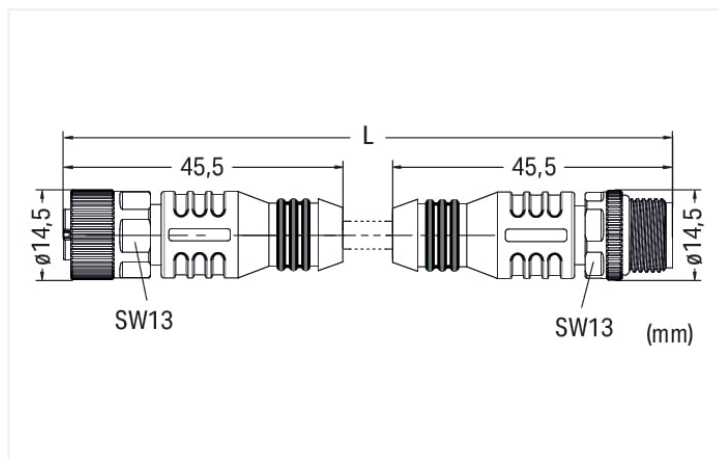

# Data Sheet | Item Number: 756-6401/040-200

Sensor/Actuator cable; M12A socket; straight; M12A plug; straight; 4-pole; Length: 20 m

<https://www.wago.com/756-6401/040-200>

Similar to illustration

Pin 1 ... 4: 0.34 mm<sup>2</sup>

### Cable

Cable length	20 m
Sheathed cable color	black
Sheathed cable diameter	4.2 mm

### Connector

Connection type	M12 Socket - M12 plug
Pole number	4
Cable connection direction to mating direction	0°
Cable connection direction to mating direction (2)	0°
Connector interface coding (cable/adapter) 1 1	A-coded
Connector interface coding (cable/adapter) 1 2	A-coded