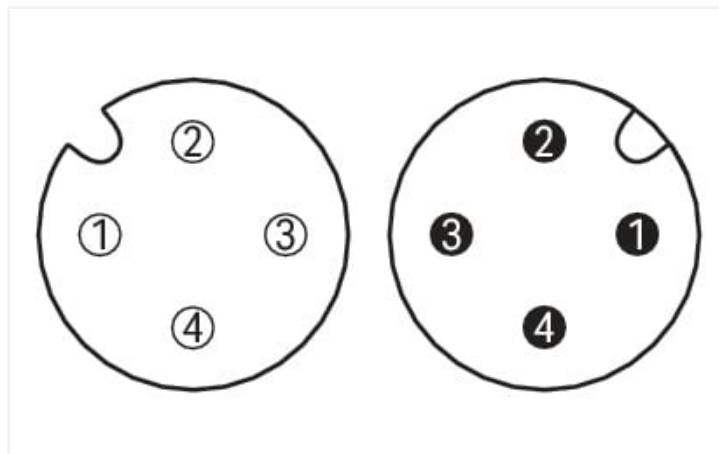

# Data Sheet | Item Number: 756-6401/040-200

Sensor/Actuator cable; M12A socket; straight; M12A plug; straight; 4-pole; Length: 20 m

<https://www.wago.com/756-6401/040-200>

Similar to illustration

Pin 1 ... 4: 0.34 mm<sup>2</sup>

### Cable

Cable length	20 m
Sheathed cable color	black
Sheathed cable diameter	4.2 mm