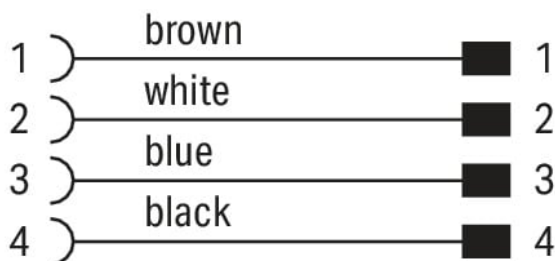

# Data Sheet | Item Number: 756-6401/040-200

Sensor/Actuator cable; M12A socket; straight; M12A plug; straight; 4-pole; Length: 20 m

<https://www.wago.com/756-6401/040-200>

Similar to illustration

Pin 1 ... 4: 0.34 mm<sup>2</sup>

### Cable

Cable length	20 m
Sheathed cable color	black
Sheathed cable diameter	4.2 mm