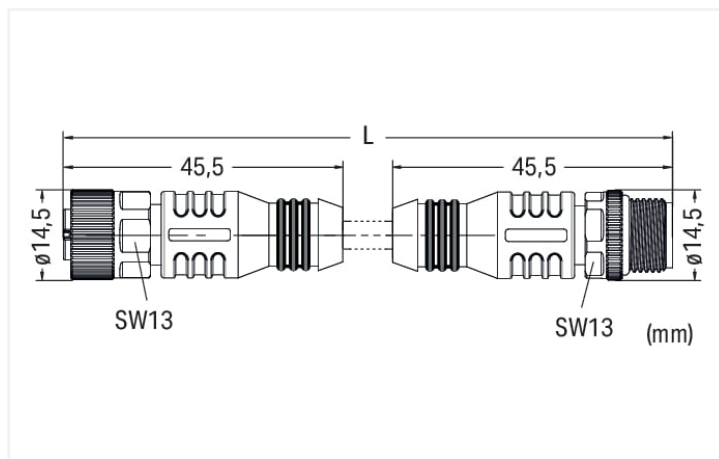

# Data Sheet | Item Number: 756-6401/040-150

Sensor/Actuator cable; M12A socket; straight; M12A plug; straight; 4-pole; Length: 15 m

<https://www.wago.com/756-6401/040-150>

Similar to illustration

Pin 1 ... 4: 0.34 mm<sup>2</sup>

### Cable

Cable length	15 m
Sheathed cable color	black
Sheathed cable diameter	4.2 mm

### Connector

Connection type	M12 Socket - M12 plug
Pole number	4
Cable connection direction to mating direction	0°
Cable connection direction to mating direction (2)	0°
Connector interface coding (cable/adaptor) 1 1	A-coded
Connector interface coding (cable/adaptor) 1 2	A-coded