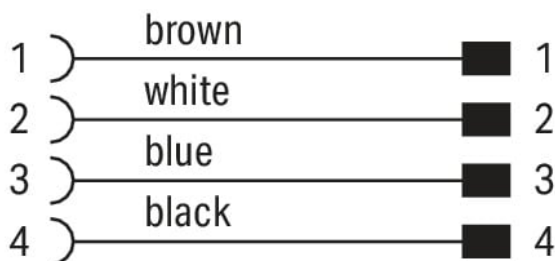

# Data Sheet | Item Number: 756-6401/040-150

Sensor/Actuator cable; M12A socket; straight; M12A plug; straight; 4-pole; Length: 15 m

<https://www.wago.com/756-6401/040-150>

Similar to illustration

Pin 1 ... 4: 0.34 mm<sup>2</sup>

### Cable

Cable length	15 m
Sheathed cable color	black
Sheathed cable diameter	4.2 mm