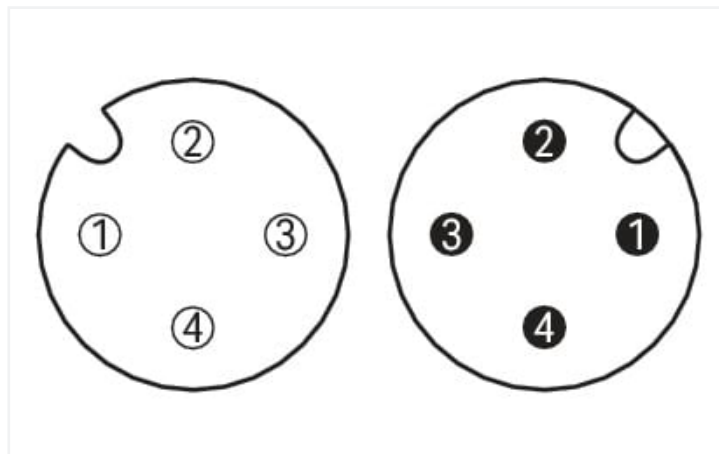

# Data Sheet | Item Number: 756-6401/040-150

Sensor/Actuator cable; M12A socket; straight; M12A plug; straight; 4-pole; Length: 15 m

<https://www.wago.com/756-6401/040-150>

Similar to illustration

Pin 1 ... 4: 0.34 mm<sup>2</sup>

### Cable

Cable length	15 m
Sheathed cable color	black
Sheathed cable diameter	4.2 mm