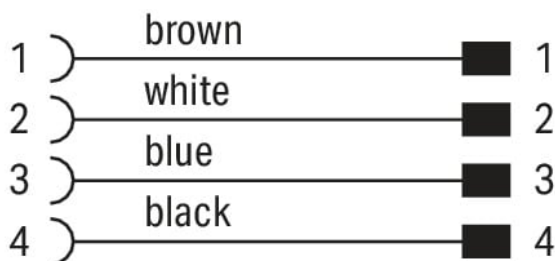

Data Sheet | Item Number: 756-6401/040-075

Sensor/Actuator cable; M12A socket; straight; M12A plug; straight; 4-pole; Length: 7.5 m

<https://www.wago.com/756-6401/040-075>

Similar to illustration

Pin 1 ... 4: 0.34 mm²

Technical data

General information

Operating voltage	300 VDC
Protection type	IP67
Ambient (operating) temperature (static)	-40 ... +80 °C
Ambient (operating) temperature (dynamic)	-20 ... +60 °C

Cable

Cable length	7.5 m
Sheathed cable color	black
Sheathed cable diameter	4.2 mm

Commercial data

PU (SPU)	1 pcs
Country of origin	CN
GTIN	4066966489903
Customs tariff number	85444995900

Environmental Product Compliance

RoHS Compliance Status	Compliant, No Exemption
------------------------	-------------------------