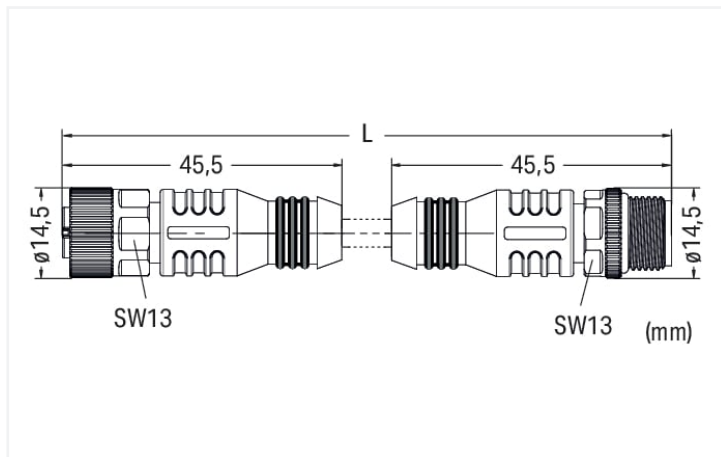

Data Sheet | Item Number: 756-6401/040-075

Sensor/Actuator cable; M12A socket; straight; M12A plug; straight; 4-pole; Length: 7.5 m

<https://www.wago.com/756-6401/040-075>

Similar to illustration

Pin 1 ... 4: 0.34 mm²

Technical data

General information

Operating voltage	300 VDC
Protection type	IP67
Ambient (operating) temperature (static)	-40 ... +80 °C
Ambient (operating) temperature (dynamic)	-20 ... +60 °C

Cable

Cable length	7.5 m
Sheathed cable color	black
Sheathed cable diameter	4.2 mm

Connector

Connection type	M12 Socket - M12 plug
Pole number	4
Cable connection direction to mating direction	0°
Cable connection direction to mating direction (2)	0°
Connector interface coding (cable/adaptor) 1 1	A-coded
Connector interface coding (cable/adaptor) 1 2	A-coded

Commercial data

PU (SPU)	1 pcs
Country of origin	CN
GTIN	4066966489903
Customs tariff number	85444995900

Environmental Product Compliance

RoHS Compliance Status	Compliant, No Exemption
------------------------	-------------------------