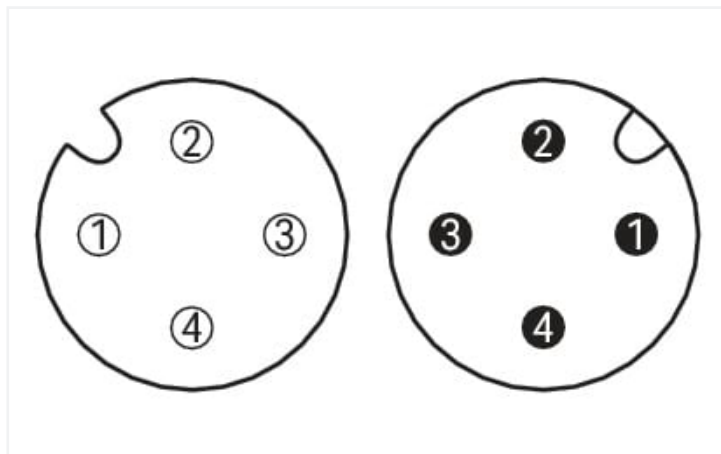

Data Sheet | Item Number: 756-6401/040-075

Sensor/Actuator cable; M12A socket; straight; M12A plug; straight; 4-pole; Length: 7.5 m

<https://www.wago.com/756-6401/040-075>

Similar to illustration

Pin 1 ... 4: 0.34 mm²

Technical data

General information

Operating voltage	300 VDC
Protection type	IP67
Ambient (operating) temperature (static)	-40 ... +80 °C
Ambient (operating) temperature (dynamic)	-20 ... +60 °C

Cable

Cable length	7.5 m
Sheathed cable color	black
Sheathed cable diameter	4.2 mm

Connector

Connection type	M12 Socket - M12 plug
Pole number	4
Cable connection direction to mating direction	0°
Cable connection direction to mating direction (2)	0°
Connector interface coding (cable/adaptor) 1 1	A-coded
Connector interface coding (cable/adaptor) 1 2	A-coded