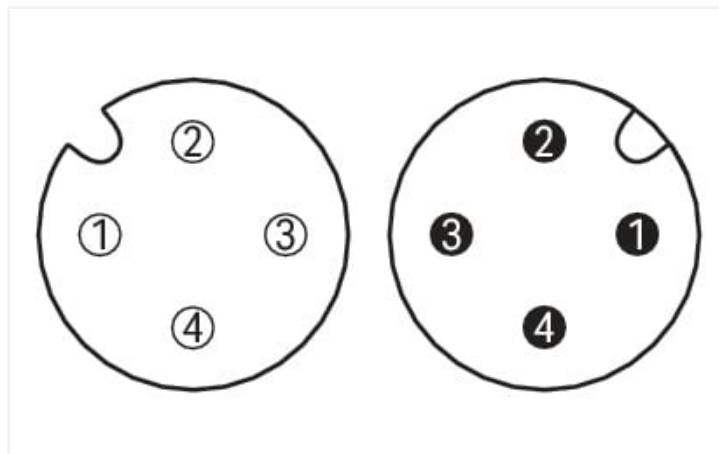

# Data Sheet | Item Number: 756-6401/040-030

Sensor/Actuator cable; M12A socket; straight; M12A plug; straight; 4-pole; Length: 3 m

<https://www.wago.com/756-6401/040-030>

Similar to illustration

Pin 1 ... 4: 0.34 mm<sup>2</sup>

### Cable

Cable length	3 m
Sheathed cable color	black
Sheathed cable diameter	4.2 mm