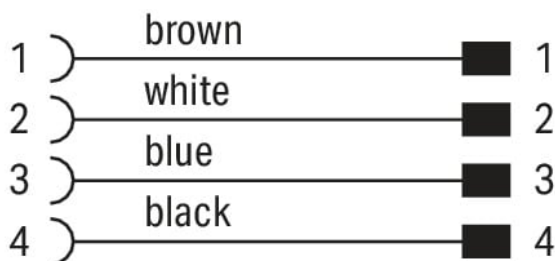

# Data Sheet | Item Number: 756-6401/040-030

Sensor/Actuator cable; M12A socket; straight; M12A plug; straight; 4-pole; Length: 3 m

<https://www.wago.com/756-6401/040-030>

Similar to illustration

Pin 1 ... 4: 0.34 mm<sup>2</sup>

### Cable

Cable length	3 m
Sheathed cable color	black
Sheathed cable diameter	4.2 mm