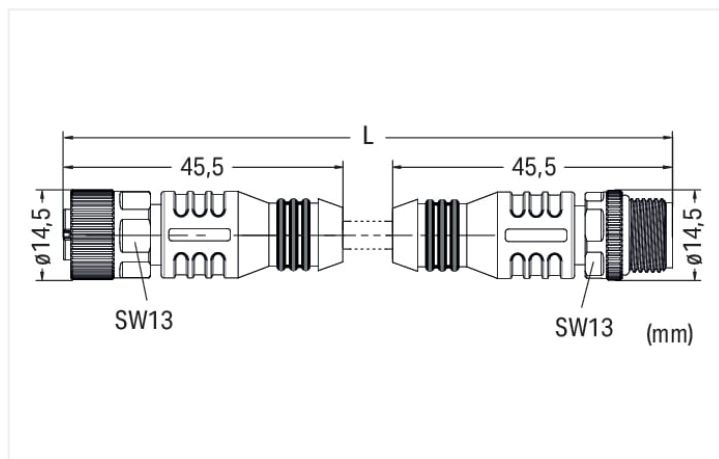

# Data Sheet | Item Number: 756-6401/040-030

Sensor/Actuator cable; M12A socket; straight; M12A plug; straight; 4-pole; Length: 3 m

<https://www.wago.com/756-6401/040-030>

Similar to illustration

Pin 1 ... 4: 0.34 mm<sup>2</sup>

### Cable

Cable length	3 m
Sheathed cable color	black
Sheathed cable diameter	4.2 mm

### Connector

Connection type	M12 Socket - M12 plug
Pole number	4
Cable connection direction to mating direction	0°
Cable connection direction to mating direction (2)	0°
Connector interface coding (cable/adaptor) 1 1	A-coded
Connector interface coding (cable/adaptor) 1 2	A-coded