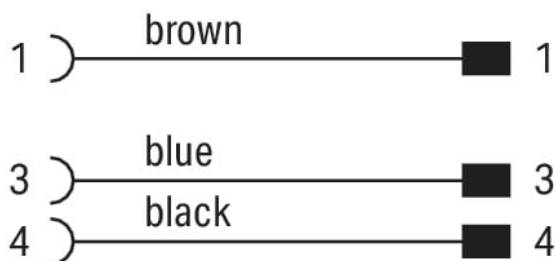

# Data Sheet | Item Number: 756-6401/030-200

Sensor/Actuator cable; M12A socket; straight; M12A plug; straight; 3-pole; Length: 20 m

<https://www.wago.com/756-6401/030-200>

Similar to illustration

Pin 1 ... 4: 0.34 mm<sup>2</sup>

### Cable

Cable length	20 m
Sheathed cable color	black
Sheathed cable diameter	3.8 mm