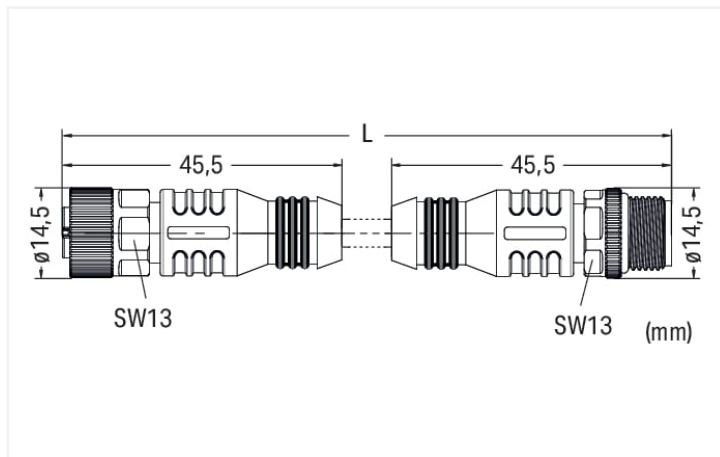

# Data Sheet | Item Number: 756-6401/030-200

Sensor/Actuator cable; M12A socket; straight; M12A plug; straight; 3-pole; Length: 20 m

<https://www.wago.com/756-6401/030-200>

Similar to illustration

Pin 1 ... 4: 0.34 mm<sup>2</sup>

### Cable

Cable length	20 m
Sheathed cable color	black
Sheathed cable diameter	3.8 mm

### Connector

Connection type	M12 Socket - M12 plug
Pole number	3
Cable connection direction to mating direction	0°
Cable connection direction to mating direction (2)	0°
Connector interface coding (cable/adaptor) 1 1	A-coded
Connector interface coding (cable/adaptor) 1 2	A-coded