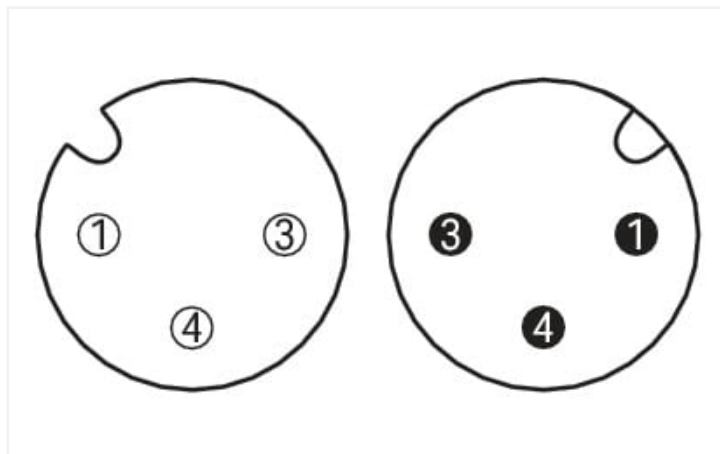

# Data Sheet | Item Number: 756-6401/030-200

Sensor/Actuator cable; M12A socket; straight; M12A plug; straight; 3-pole; Length: 20 m

<https://www.wago.com/756-6401/030-200>

Similar to illustration

Pin 1 ... 4: 0.34 mm<sup>2</sup>

### Cable

Cable length	20 m
Sheathed cable color	black
Sheathed cable diameter	3.8 mm