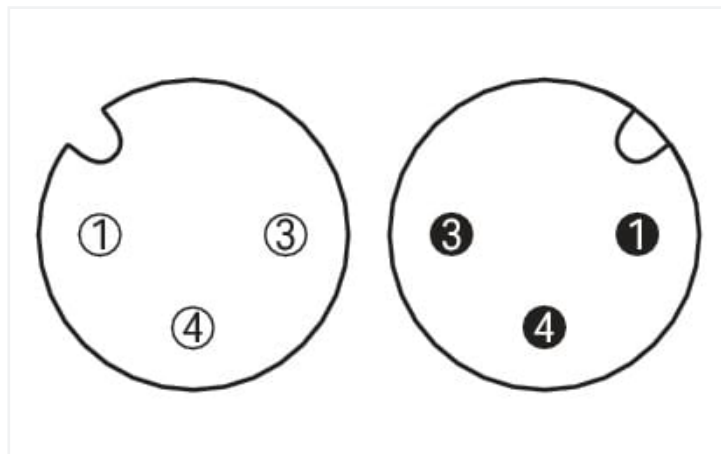

Data Sheet | Item Number: 756-6401/030-100

Sensor/Actuator cable; M12A socket; straight; M12A plug; straight; 3-pole; Length: 10 m

<https://www.wago.com/756-6401/030-100>

Similar to illustration

Pin 1 ... 4: 0.34 mm²

Technical data

General information

Operating voltage	300 VDC
Protection type	IP67
Ambient (operating) temperature (static)	-40 ... +80 °C
Ambient (operating) temperature (dynamic)	-20 ... +60 °C

Cable

Cable length	10 m
Sheathed cable color	black
Sheathed cable diameter	3.8 mm

Connector

Connection type	M12 Socket - M12 plug
Pole number	3
Cable connection direction to mating direction	0°
Cable connection direction to mating direction (2)	0°
Connector interface coding (cable/adaptor) 1 1	A-coded
Connector interface coding (cable/adaptor) 1 2	A-coded