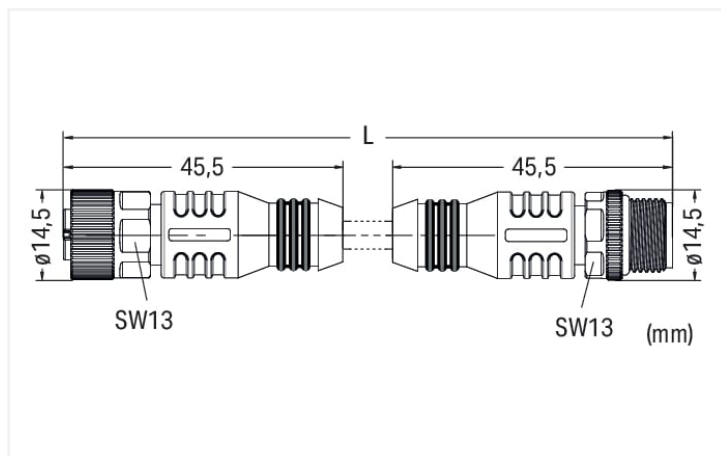

Data Sheet | Item Number: 756-6401/030-100

Sensor/Actuator cable; M12A socket; straight; M12A plug; straight; 3-pole; Length: 10 m

<https://www.wago.com/756-6401/030-100>

Similar to illustration

Pin 1 ... 4: 0.34 mm²

Technical data

General information

Operating voltage	300 VDC
Protection type	IP67
Ambient (operating) temperature (static)	-40 ... +80 °C
Ambient (operating) temperature (dynamic)	-20 ... +60 °C

Cable

Cable length	10 m
Sheathed cable color	black
Sheathed cable diameter	3.8 mm

Connector

Connection type	M12 Socket - M12 plug
Pole number	3
Cable connection direction to mating direction	0°
Cable connection direction to mating direction (2)	0°
Connector interface coding (cable/adaptor) 1 1	A-coded
Connector interface coding (cable/adaptor) 1 2	A-coded

Commercial data

PU (SPU)	1 pcs
Country of origin	CN
GTIN	4066966483635
Customs tariff number	85444290900

Environmental Product Compliance

RoHS Compliance Status	Compliant, No Exemption
------------------------	-------------------------