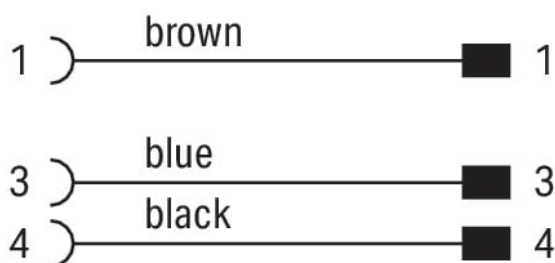

Data Sheet | Item Number: 756-6401/030-100

Sensor/Actuator cable; M12A socket; straight; M12A plug; straight; 3-pole; Length: 10 m

<https://www.wago.com/756-6401/030-100>

Similar to illustration

Pin 1 ... 4: 0.34 mm²

Technical data

General information

Operating voltage	300 VDC
Protection type	IP67
Ambient (operating) temperature (static)	-40 ... +80 °C
Ambient (operating) temperature (dynamic)	-20 ... +60 °C

Cable

Cable length	10 m
Sheathed cable color	black
Sheathed cable diameter	3.8 mm

Commercial data

PU (SPU)	1 pcs
Country of origin	CN
GTIN	4066966483635
Customs tariff number	85444290900

Environmental Product Compliance

RoHS Compliance Status	Compliant, No Exemption
------------------------	-------------------------