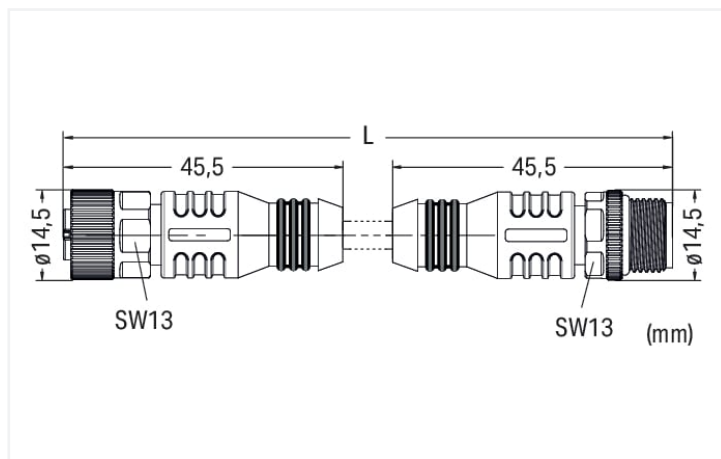

# Data Sheet | Item Number: 756-6401/030-075

Sensor/Actuator cable; M12A socket; straight; M12A plug; straight; 3-pole; Length: 7.5 m

<https://www.wago.com/756-6401/030-075>

Similar to illustration

Pin 1 ... 4: 0.34 mm<sup>2</sup>

### Cable

Cable length	7.5 m
Sheathed cable color	black
Sheathed cable diameter	3.8 mm

### Connector

Connection type	M12 Socket - M12 plug
Pole number	3
Cable connection direction to mating direction	0°
Cable connection direction to mating direction (2)	0°
Connector interface coding (cable/adaptor) 1 1	A-coded
Connector interface coding (cable/adaptor) 1 2	A-coded