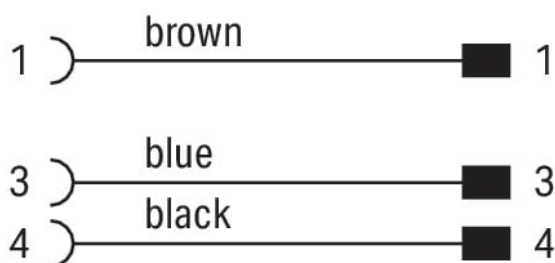

# Data Sheet | Item Number: 756-6401/030-075

Sensor/Actuator cable; M12A socket; straight; M12A plug; straight; 3-pole; Length: 7.5 m

<https://www.wago.com/756-6401/030-075>

Similar to illustration

Pin 1 ... 4: 0.34 mm<sup>2</sup>

### Cable

Cable length	7.5 m
Sheathed cable color	black
Sheathed cable diameter	3.8 mm