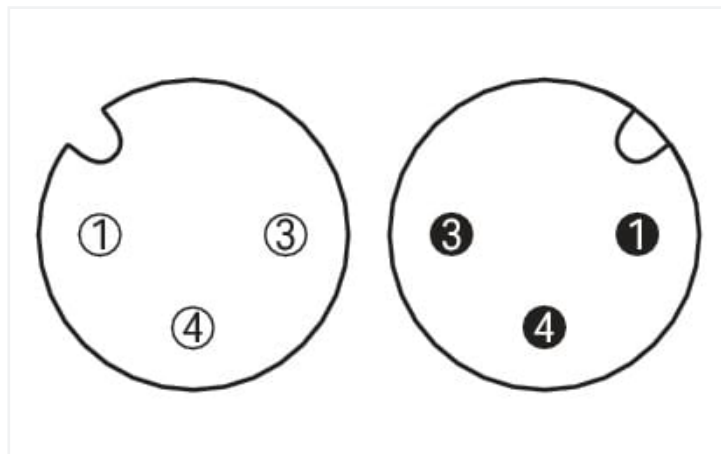

# Data Sheet | Item Number: 756-6401/030-075

Sensor/Actuator cable; M12A socket; straight; M12A plug; straight; 3-pole; Length: 7.5 m

<https://www.wago.com/756-6401/030-075>

Similar to illustration

Pin 1 ... 4: 0.34 mm<sup>2</sup>

### Cable

Cable length	7.5 m
Sheathed cable color	black
Sheathed cable diameter	3.8 mm