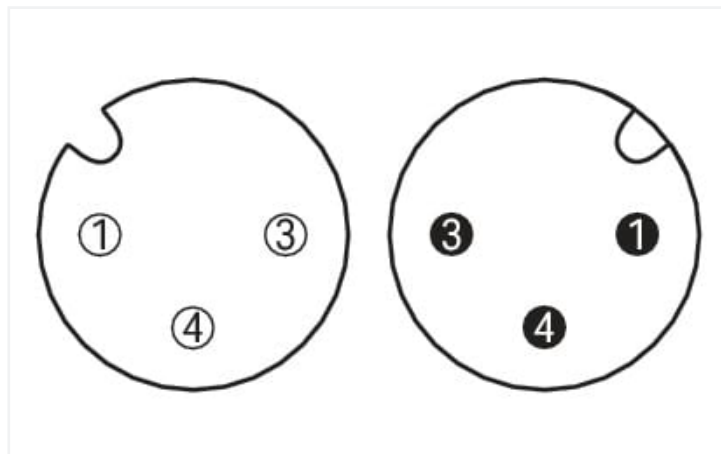

Data Sheet | Item Number: 756-6401/030-030

Sensor/Actuator cable; M12A socket; straight; M12A plug; straight; 3-pole; Length: 3 m

<https://www.wago.com/756-6401/030-030>

Similar to illustration

Pin 1 ... 4: 0.34 mm²

Technical data

General information

Operating voltage	300 VDC
Protection type	IP67
Ambient (operating) temperature (static)	-40 ... +80 °C
Ambient (operating) temperature (dynamic)	-20 ... +60 °C

Cable

Cable length	3 m
Sheathed cable color	black
Sheathed cable diameter	3.8 mm

Connector

Connection type	M12 Socket - M12 plug
Pole number	3
Cable connection direction to mating direction	0°
Cable connection direction to mating direction (2)	0°
Connector interface coding (cable/adaptor) 1 1	A-coded
Connector interface coding (cable/adaptor) 1 2	A-coded