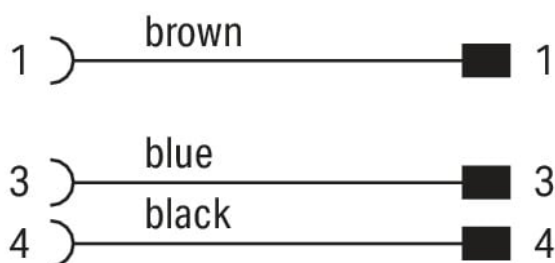

Data Sheet | Item Number: 756-6401/030-030

Sensor/Actuator cable; M12A socket; straight; M12A plug; straight; 3-pole; Length: 3 m

<https://www.wago.com/756-6401/030-030>

Similar to illustration

Pin 1 ... 4: 0.34 mm²

Technical data

General information

Operating voltage	300 VDC
Protection type	IP67
Ambient (operating) temperature (static)	-40 ... +80 °C
Ambient (operating) temperature (dynamic)	-20 ... +60 °C

Cable

Cable length	3 m
Sheathed cable color	black
Sheathed cable diameter	3.8 mm

Commercial data

PU (SPU)	1 pcs
Country of origin	CN
GTIN	4066966483628
Customs tariff number	85444290900

Environmental Product Compliance

RoHS Compliance Status	Compliant, No Exemption
------------------------	-------------------------