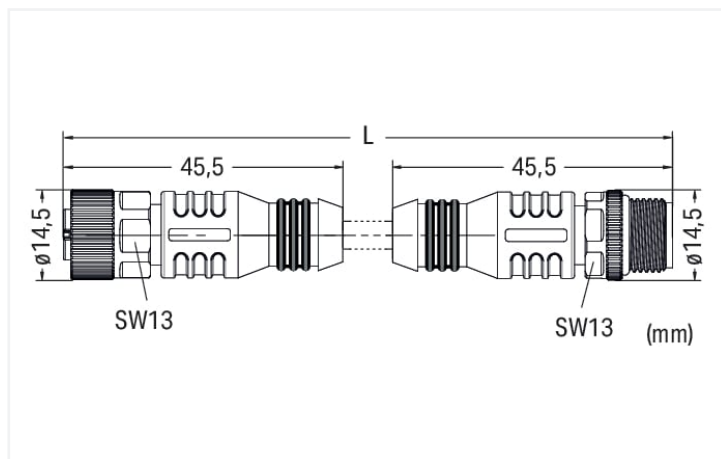

Data Sheet | Item Number: 756-6401/030-030

Sensor/Actuator cable; M12A socket; straight; M12A plug; straight; 3-pole; Length: 3 m

<https://www.wago.com/756-6401/030-030>

Similar to illustration

Pin 1 ... 4: 0.34 mm²

Technical data

General information

Operating voltage	300 VDC
Protection type	IP67
Ambient (operating) temperature (static)	-40 ... +80 °C
Ambient (operating) temperature (dynamic)	-20 ... +60 °C

Cable

Cable length	3 m
Sheathed cable color	black
Sheathed cable diameter	3.8 mm

Connector

Connection type	M12 Socket - M12 plug
Pole number	3
Cable connection direction to mating direction	0°
Cable connection direction to mating direction (2)	0°
Connector interface coding (cable/adaptor) 1 1	A-coded
Connector interface coding (cable/adaptor) 1 2	A-coded

Commercial data

PU (SPU)	1 pcs
Country of origin	CN
GTIN	4066966483628
Customs tariff number	85444290900

Environmental Product Compliance

RoHS Compliance Status	Compliant, No Exemption
------------------------	-------------------------