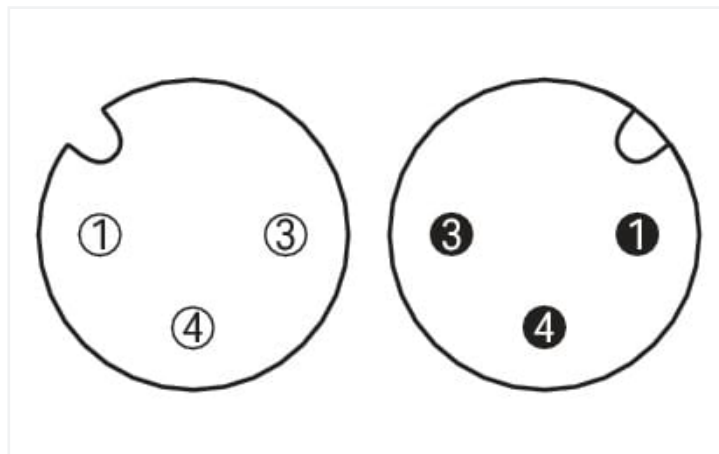

# Data Sheet | Item Number: 756-6401/030-020

Sensor/Actuator cable; M12A socket; straight; M12A plug; straight; 3-pole; Length: 2 m

<https://www.wago.com/756-6401/030-020>

Similar to illustration

Pin 1 ... 4: 0.34 mm<sup>2</sup>

### Cable

Cable length	2 m
Sheathed cable color	black
Sheathed cable diameter	3.8 mm