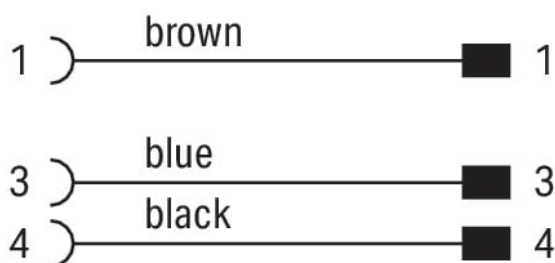

# Data Sheet | Item Number: 756-6401/030-020

Sensor/Actuator cable; M12A socket; straight; M12A plug; straight; 3-pole; Length: 2 m

<https://www.wago.com/756-6401/030-020>

Similar to illustration

Pin 1 ... 4: 0.34 mm<sup>2</sup>

### Cable

Cable length	2 m
Sheathed cable color	black
Sheathed cable diameter	3.8 mm