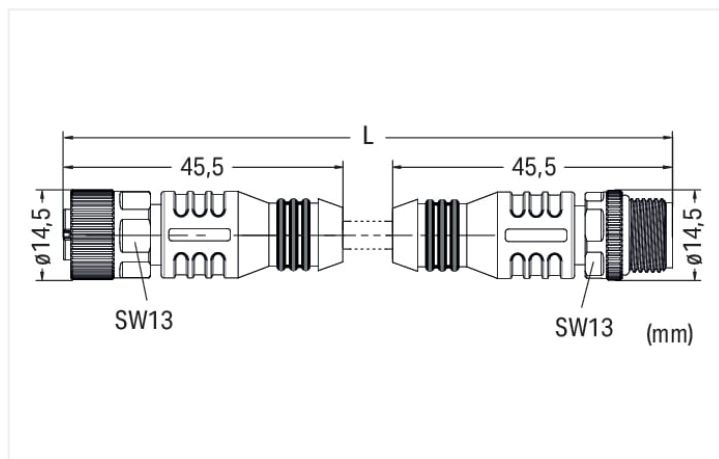

# Data Sheet | Item Number: 756-6401/030-020

Sensor/Actuator cable; M12A socket; straight; M12A plug; straight; 3-pole; Length: 2 m

<https://www.wago.com/756-6401/030-020>

Similar to illustration

Pin 1 ... 4: 0.34 mm<sup>2</sup>

### Cable

Cable length	2 m
Sheathed cable color	black
Sheathed cable diameter	3.8 mm

### Connector

Connection type	M12 Socket - M12 plug
Pole number	3
Cable connection direction to mating direction	0°
Cable connection direction to mating direction (2)	0°
Connector interface coding (cable/adaptor) 1 1	A-coded
Connector interface coding (cable/adaptor) 1 2	A-coded