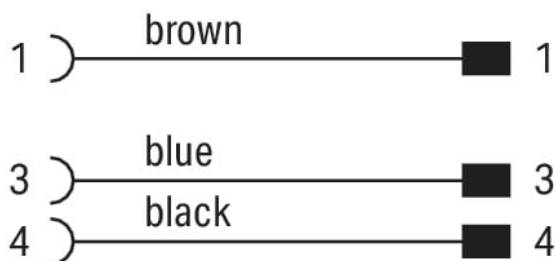

Data Sheet | Item Number: 756-6401/030-010

Sensor/Actuator cable; M12A socket; straight; M12A plug; straight; 3-pole; Length: 1 m

<https://www.wago.com/756-6401/030-010>

Similar to illustration

Pin 1 ... 4: 0.34 mm²

Technical data

General information

Operating voltage	300 VDC
Protection type	IP67
Ambient (operating) temperature (static)	-40 ... +80 °C
Ambient (operating) temperature (dynamic)	-20 ... +60 °C

Cable

Cable length	1 m
Sheathed cable color	black
Sheathed cable diameter	3.8 mm