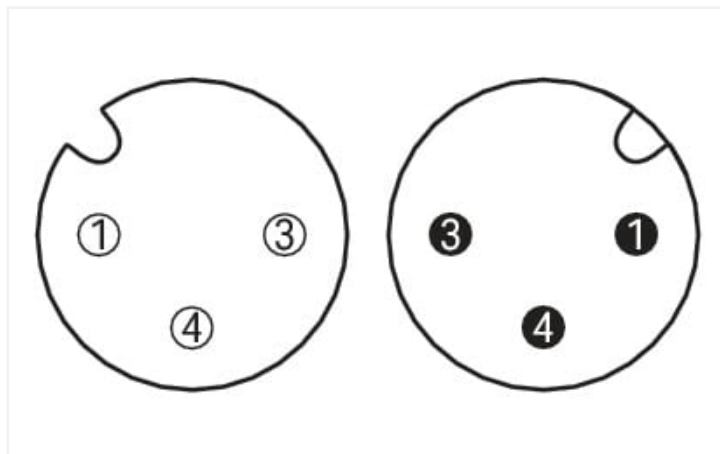

Data Sheet | Item Number: 756-6401/030-010

Sensor/Actuator cable; M12A socket; straight; M12A plug; straight; 3-pole; Length: 1 m

<https://www.wago.com/756-6401/030-010>

Similar to illustration

Pin 1 ... 4: 0.34 mm²

Technical data

General information

Operating voltage	300 VDC
Protection type	IP67
Ambient (operating) temperature (static)	-40 ... +80 °C
Ambient (operating) temperature (dynamic)	-20 ... +60 °C

Cable

Cable length	1 m
Sheathed cable color	black
Sheathed cable diameter	3.8 mm

Connector

Connection type	M12 Socket - M12 plug
Pole number	3
Cable connection direction to mating direction	0°
Cable connection direction to mating direction (2)	0°
Connector interface coding (cable/adaptor) 1 1	A-coded
Connector interface coding (cable/adaptor) 1 2	A-coded