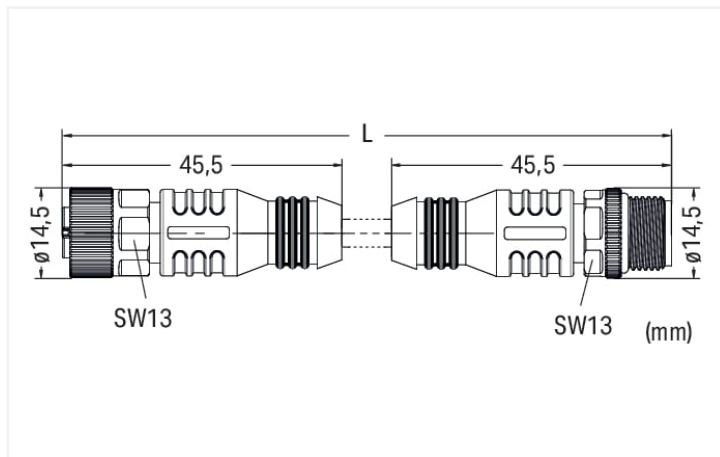

Data Sheet | Item Number: 756-6401/030-010

Sensor/Actuator cable; M12A socket; straight; M12A plug; straight; 3-pole; Length: 1 m

<https://www.wago.com/756-6401/030-010>

Similar to illustration

Pin 1 ... 4: 0.34 mm²

Technical data

General information

Operating voltage	300 VDC
Protection type	IP67
Ambient (operating) temperature (static)	-40 ... +80 °C
Ambient (operating) temperature (dynamic)	-20 ... +60 °C

Cable

Cable length	1 m
Sheathed cable color	black
Sheathed cable diameter	3.8 mm

Connector

Connection type	M12 Socket - M12 plug
Pole number	3
Cable connection direction to mating direction	0°
Cable connection direction to mating direction (2)	0°
Connector interface coding (cable/adaptor) 1 1	A-coded
Connector interface coding (cable/adaptor) 1 2	A-coded

Commercial data

PU (SPU)	1 pcs
Country of origin	CN
GTIN	4066966483604
Customs tariff number	85444290900

Environmental Product Compliance

RoHS Compliance Status	Compliant, No Exemption
------------------------	-------------------------