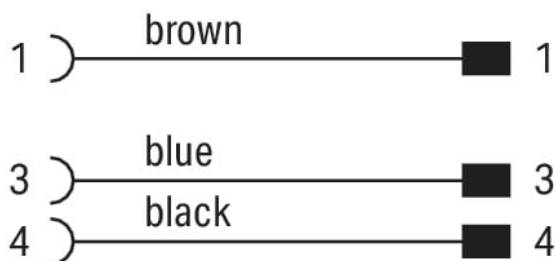

Data Sheet | Item Number: 756-6401/030-005

Sensor/Actuator cable; M12A socket; straight; M12A plug; straight; 3-pole; Length: 0.5 m

<https://www.wago.com/756-6401/030-005>

Similar to illustration

Pin 1 ... 4: 0.34 mm²

Technical data

General information

Operating voltage	300 VDC
Protection type	IP67
Ambient (operating) temperature (static)	-40 ... +80 °C
Ambient (operating) temperature (dynamic)	-20 ... +60 °C

Cable

Cable length	0.5 m
Sheathed cable color	black
Sheathed cable diameter	3.8 mm