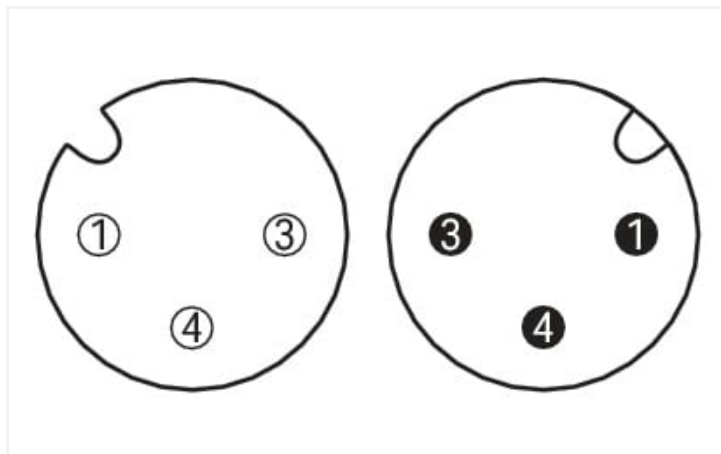

Data Sheet | Item Number: 756-6401/030-005

Sensor/Actuator cable; M12A socket; straight; M12A plug; straight; 3-pole; Length: 0.5 m

<https://www.wago.com/756-6401/030-005>

Similar to illustration

Pin 1 ... 4: 0.34 mm²

Technical data

General information

Operating voltage	300 VDC
Protection type	IP67
Ambient (operating) temperature (static)	-40 ... +80 °C
Ambient (operating) temperature (dynamic)	-20 ... +60 °C

Cable

Cable length	0.5 m
Sheathed cable color	black
Sheathed cable diameter	3.8 mm

Connector

Connection type	M12 Socket - M12 plug
Pole number	3
Cable connection direction to mating direction	0°
Cable connection direction to mating direction (2)	0°
Connector interface coding (cable/adaptor) 1 1	A-coded
Connector interface coding (cable/adaptor) 1 2	A-coded