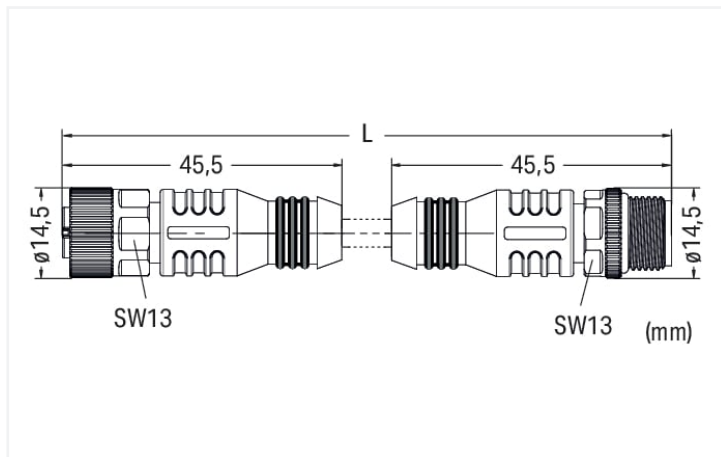

Data Sheet | Item Number: 756-6401/030-005

Sensor/Actuator cable; M12A socket; straight; M12A plug; straight; 3-pole; Length: 0.5 m

<https://www.wago.com/756-6401/030-005>

Similar to illustration

Pin 1 ... 4: 0.34 mm²

Technical data

General information

Operating voltage	300 VDC
Protection type	IP67
Ambient (operating) temperature (static)	-40 ... +80 °C
Ambient (operating) temperature (dynamic)	-20 ... +60 °C

Cable

Cable length	0.5 m
Sheathed cable color	black
Sheathed cable diameter	3.8 mm

Connector

Connection type	M12 Socket - M12 plug
Pole number	3
Cable connection direction to mating direction	0°
Cable connection direction to mating direction (2)	0°
Connector interface coding (cable/adaptor) 1 1	A-coded
Connector interface coding (cable/adaptor) 1 2	A-coded

Commercial data

PU (SPU)	1 pcs
Country of origin	CN
GTIN	4066966483420
Customs tariff number	85444290900

Environmental Product Compliance

RoHS Compliance Status	Compliant, No Exemption
------------------------	-------------------------