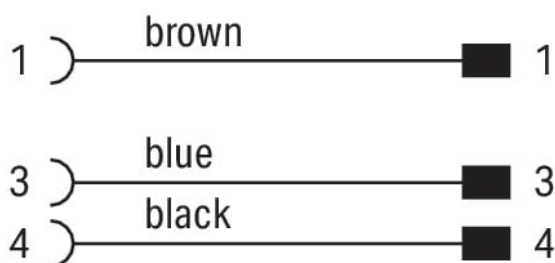

Data Sheet | Item Number: 756-6401/030-003

Sensor/Actuator cable; M12A socket; straight; M12A plug; straight; 3-pole; Length: 0.3 m

<https://www.wago.com/756-6401/030-003>

Similar to illustration

Pin 1 ... 4: 0.34 mm²

Technical data

General information

Operating voltage	300 VDC
Protection type	IP67
Ambient (operating) temperature (static)	-40 ... +80 °C
Ambient (operating) temperature (dynamic)	-20 ... +60 °C

Cable

Cable length	0.3 m
Sheathed cable color	black
Sheathed cable diameter	3.8 mm

Commercial data

PU (SPU)	1 pcs
Country of origin	CN
GTIN	4066966483536
Customs tariff number	85444290900

Environmental Product Compliance

RoHS Compliance Status	Compliant, No Exemption
------------------------	-------------------------