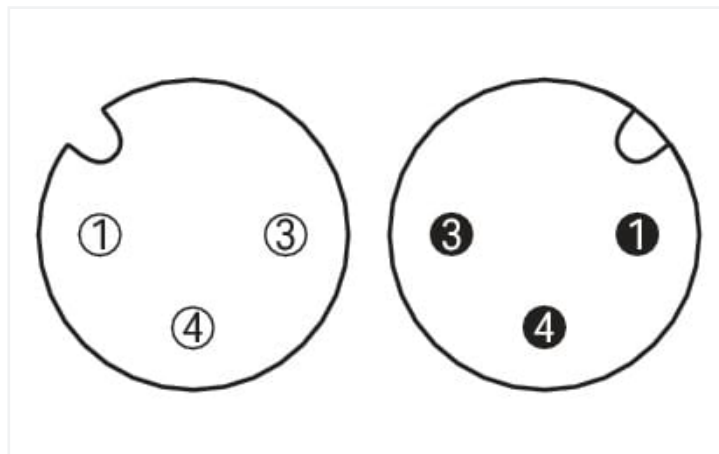

Data Sheet | Item Number: 756-6401/030-003

Sensor/Actuator cable; M12A socket; straight; M12A plug; straight; 3-pole; Length: 0.3 m

<https://www.wago.com/756-6401/030-003>

Similar to illustration

Pin 1 ... 4: 0.34 mm²

Technical data

General information

Operating voltage	300 VDC
Protection type	IP67
Ambient (operating) temperature (static)	-40 ... +80 °C
Ambient (operating) temperature (dynamic)	-20 ... +60 °C

Cable

Cable length	0.3 m
Sheathed cable color	black
Sheathed cable diameter	3.8 mm

Connector

Connection type	M12 Socket - M12 plug
Pole number	3
Cable connection direction to mating direction	0°
Cable connection direction to mating direction (2)	0°
Connector interface coding (cable/adaptor) 1 1	A-coded
Connector interface coding (cable/adaptor) 1 2	A-coded