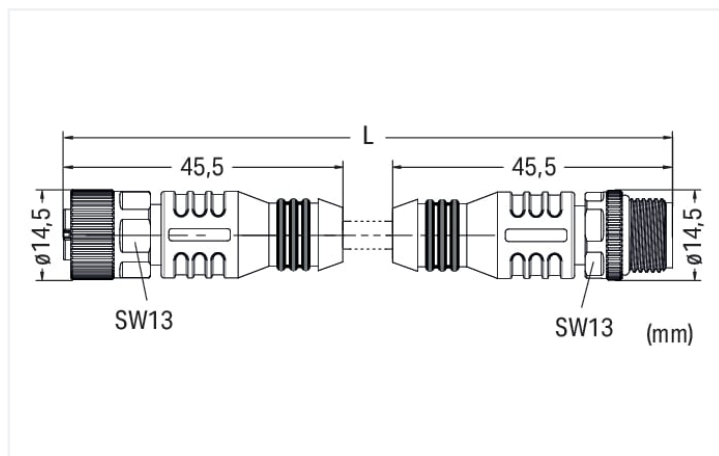

Data Sheet | Item Number: 756-6401/030-003

Sensor/Actuator cable; M12A socket; straight; M12A plug; straight; 3-pole; Length: 0.3 m

<https://www.wago.com/756-6401/030-003>

Similar to illustration

Pin 1 ... 4: 0.34 mm²

Technical data

General information

Operating voltage	300 VDC
Protection type	IP67
Ambient (operating) temperature (static)	-40 ... +80 °C
Ambient (operating) temperature (dynamic)	-20 ... +60 °C

Cable

Cable length	0.3 m
Sheathed cable color	black
Sheathed cable diameter	3.8 mm

Connector

Connection type	M12 Socket - M12 plug
Pole number	3
Cable connection direction to mating direction	0°
Cable connection direction to mating direction (2)	0°
Connector interface coding (cable/adaptor) 1 1	A-coded
Connector interface coding (cable/adaptor) 1 2	A-coded

Commercial data

PU (SPU)	1 pcs
Country of origin	CN
GTIN	4066966483536
Customs tariff number	85444290900

Environmental Product Compliance

RoHS Compliance Status	Compliant, No Exemption
------------------------	-------------------------