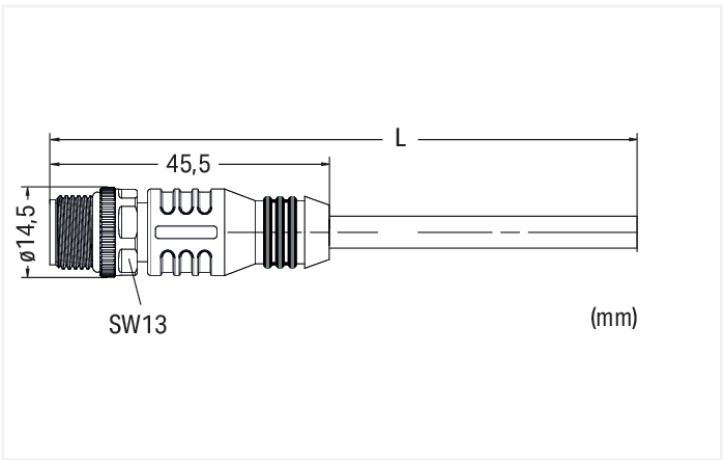

Similar to illustration

Pin 1 ... 5: 0.34 mm²

- 1 brown
- 2 white
- 3 blue
- 4 black
- 5 gray

Technical data			
General information		Cable	
Operating voltage	300 VDC	Cable length	10 m
Protection type	IP67	Sheathed cable color	black
Ambient (operating) temperature (static)	-40 ... +80 °C	Sheathed cable diameter	4.8 mm
Ambient (operating) temperature (dynamic)	-20 ... +60 °C		
Connector			
Connection type	M12 plug - free end		
Pole number	5		
Cable connection direction to mating direction	0 °		
Connector interface coding (cable/adapter) 1 1	A-coded		

Commercial data	
PU (SPU)	1 pcs
Country of origin	CN
GTIN	4066966490022
Customs tariff number	85444995900

Environmental Product Compliance	
RoHS Compliance Status	Compliant,No Exemption

Downloads

Environmental Product Compliance