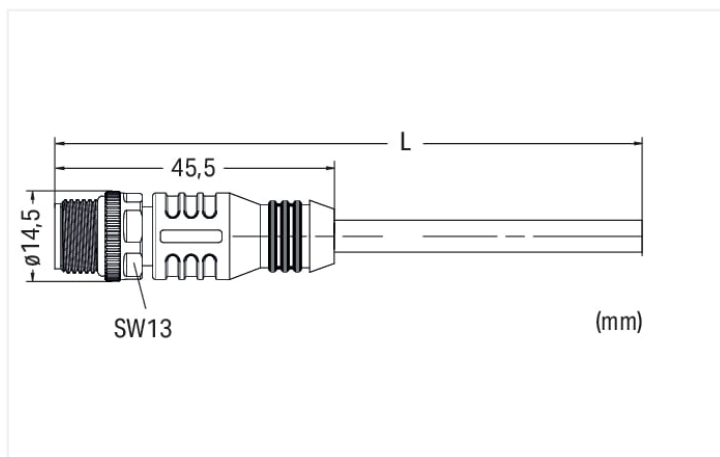

Similar to illustration

Pin 1 ... 5: 0.34 mm<sup>2</sup>

- 1 ■ brown
- 2 ■ white
- 3 ■ blue
- 4 ■ black
- 5 ■ gray

### Technical data

#### Cable

Cable length	5 m
Sheathed cable color	black
Sheathed cable diameter	4.8 mm

#### Connector

Connection type	M12 plug - free end
Pole number	5
Cable connection direction to mating direction	0°
Connector interface coding (cable/adapter) 1 1	A-coded

**Commercial data**

PU (SPU)	1 pcs
Country of origin	CN
GTIN	4066966489996
Customs tariff number	85444995900