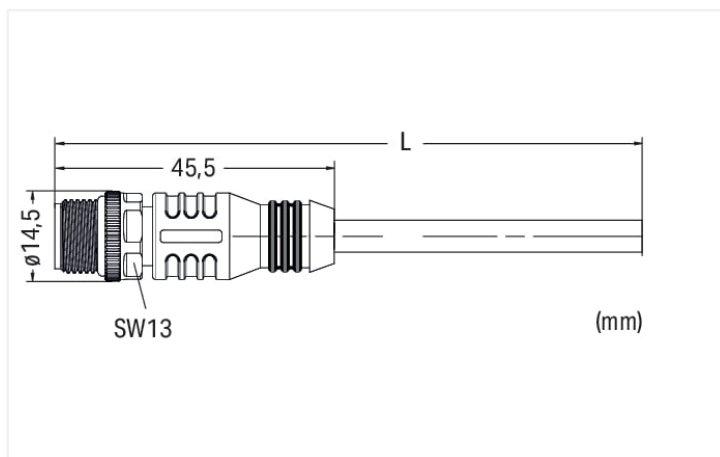

Similar to illustration

Pin 1 ... 4: 0.34 mm²

- 1 ■ brown
- 2 ■ white
- 3 ■ blue
- 4 ■ black

Technical data

General information

Operating voltage	300 VDC
Protection type	IP67
Ambient (operating) temperature (static)	-40 ... +80 °C
Ambient (operating) temperature (dynamic)	-20 ... +60 °C

Cable

Cable length	15 m
Sheathed cable color	black
Sheathed cable diameter	4.2 mm

Connector

Connection type	M12 plug - free end
Pole number	4
Cable connection direction to mating direction	0°
Connector interface coding (cable/adapter) 1 1	A-coded

Commercial data

PU (SPU)	1 pcs
Country of origin	CN
GTIN	4066966489859
Customs tariff number	85444995900

Environmental Product Compliance

RoHS Compliance Status	Compliant, No Exemption
------------------------	-------------------------