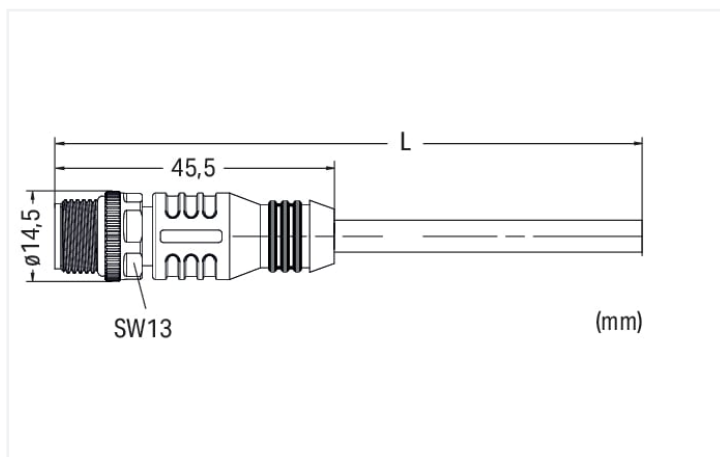

Similar to illustration

Pin 1 ... 4: 0.34 mm<sup>2</sup>

- 1 ■ brown
- 2 ■ white
- 3 ■ blue
- 4 ■ black

### Technical data

#### Cable

Cable length	10 m
Sheathed cable color	black
Sheathed cable diameter	4.2 mm

#### Connector

Connection type	M12 plug - free end
Pole number	4
Cable connection direction to mating direction	0°
Connector interface coding (cable/adapter) 1 1	A-coded

**Commercial data**

PU (SPU)	1 pcs
Country of origin	CN
GTIN	4066966490114
Customs tariff number	85444995900