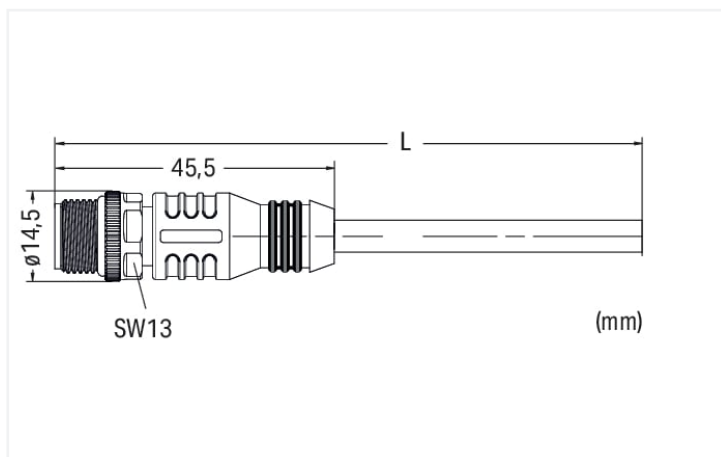

Similar to illustration

Pin 1 ... 4: 0.34 mm²

- 1 ■ brown
- 2 ■ white
- 3 ■ blue
- 4 ■ black

Technical data

General information

Operating voltage	300 VDC
Protection type	IP67
Ambient (operating) temperature (static)	-40 ... +80 °C
Ambient (operating) temperature (dynamic)	-20 ... +60 °C

Cable

Cable length	5 m
Sheathed cable color	black
Sheathed cable diameter	4.2 mm

Connector

Connection type	M12 plug - free end
Pole number	4
Cable connection direction to mating direction	0°
Connector interface coding (cable/adapter) 1 1	A-coded

Commercial data

PU (SPU)	1 pcs
Country of origin	CN
GTIN	4066966490039
Customs tariff number	85444995900

Environmental Product Compliance

RoHS Compliance Status	Compliant, No Exemption
------------------------	-------------------------