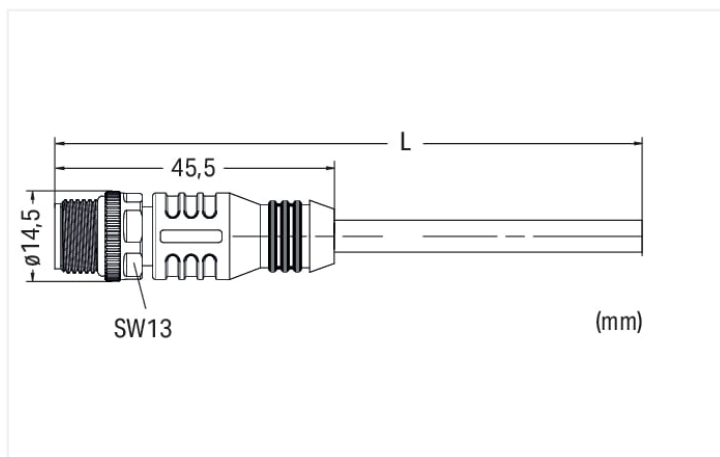

Similar to illustration

Pin 1 ... 4: 0.34 mm<sup>2</sup>

- 1 ■ brown
- 2 ■ white
- 3 ■ blue
- 4 ■ black

### Technical data

#### Cable

Cable length	1.5 m
Sheathed cable color	black
Sheathed cable diameter	4.2 mm

#### Connector

Connection type	M12 plug - free end
Pole number	4
Cable connection direction to mating direction	0°
Connector interface coding (cable/adapter) 1 1	A-coded

**Commercial data**

PU (SPU)	1 pcs
Country of origin	CN
GTIN	4066966489774
Customs tariff number	85444995900