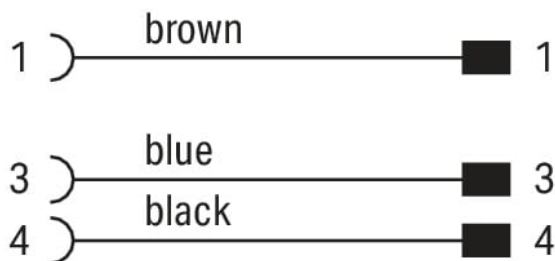

Data Sheet | Item Number: 756-6203/030-010

Sensor/Actuator cable; M8 socket; angled; M8 plug; straight; 3-pole; Length: 1 m

<https://www.wago.com/756-6203/030-010>

Similar to illustration

Pin 1 ... 4: 0.25 mm²

Technical data

General information

Operating voltage	300 VDC
Protection type	IP67
Ambient (operating) temperature (static)	-40 ... +80 °C
Ambient (operating) temperature (dynamic)	-20 ... +60 °C

Cable

Cable length	1 m
Sheathed cable color	black
Sheathed cable diameter	3.5 mm

Connector

Connection type	M8 socket - M8 plug
Pole number	3
Cable connection direction to mating direction	90°
Cable connection direction to mating direction (2)	0°

Commercial data

PU (SPU)	1 pcs
Country of origin	CN
GTIN	4066966504170
Customs tariff number	85444290900