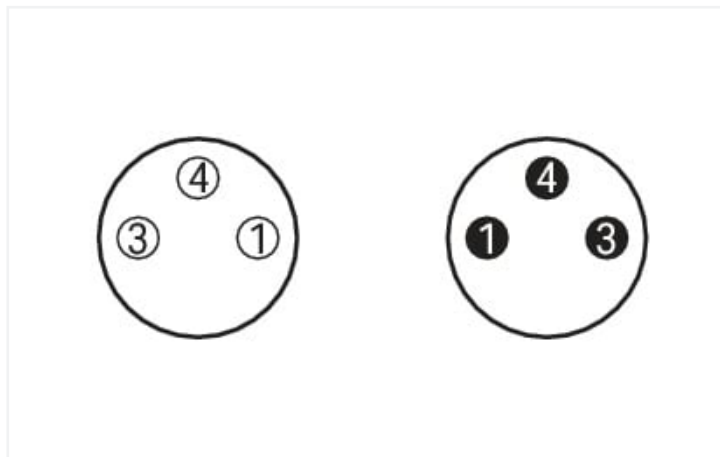

Data Sheet | Item Number: 756-6203/030-010

Sensor/Actuator cable; M8 socket; angled; M8 plug; straight; 3-pole; Length: 1 m

<https://www.wago.com/756-6203/030-010>

Similar to illustration

Pin 1 ... 4: 0.25 mm²

Technical data

General information

Operating voltage	300 VDC
Protection type	IP67
Ambient (operating) temperature (static)	-40 ... +80 °C
Ambient (operating) temperature (dynamic)	-20 ... +60 °C

Cable

Cable length	1 m
Sheathed cable color	black
Sheathed cable diameter	3.5 mm

Connector

Connection type	M8 socket - M8 plug
Pole number	3
Cable connection direction to mating direction	90°
Cable connection direction to mating direction (2)	0°

Commercial data

PU (SPU)	1 pcs
Country of origin	CN
GTIN	4066966504170
Customs tariff number	85444290900