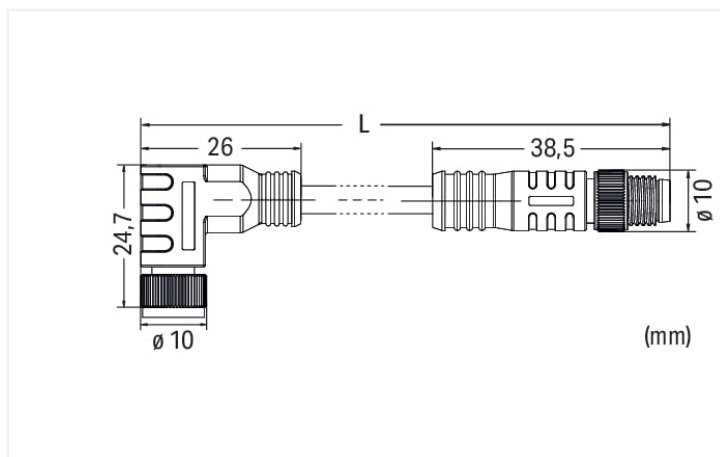

Data Sheet | Item Number: 756-6203/030-010

Sensor/Actuator cable; M8 socket; angled; M8 plug; straight; 3-pole; Length: 1 m

<https://www.wago.com/756-6203/030-010>

Similar to illustration

Pin 1 ... 4: 0.25 mm²

Technical data

General information

Operating voltage	300 VDC
Protection type	IP67
Ambient (operating) temperature (static)	-40 ... +80 °C
Ambient (operating) temperature (dynamic)	-20 ... +60 °C

Cable

Cable length	1 m
Sheathed cable color	black
Sheathed cable diameter	3.5 mm

Connector

Connection type	M8 socket - M8 plug
Pole number	3
Cable connection direction to mating direction	90°
Cable connection direction to mating direction (2)	0°

Commercial data

PU (SPU)	1 pcs
Country of origin	CN
GTIN	4066966504170
Customs tariff number	85444290900