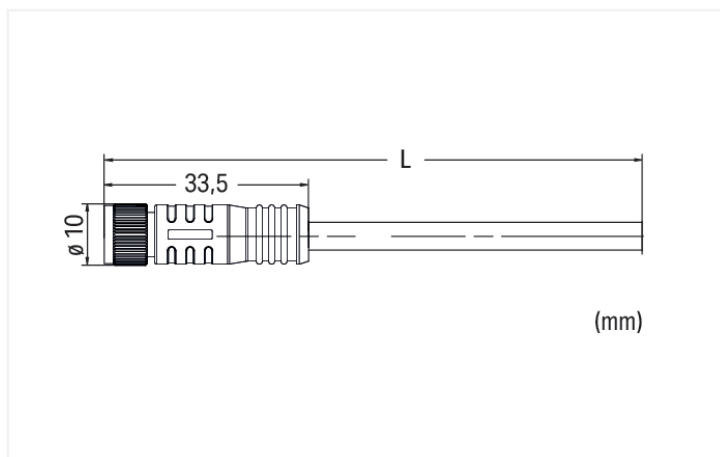

Similar to illustration

Pin 1 ... 4: 0.25 mm²

- 1) brown
- 2) white
- 3) blue
- 4) black

Technical data

General information

Operating voltage	300 VDC
Protection type	IP67
Ambient (operating) temperature (static)	-40 ... +80 °C
Ambient (operating) temperature (dynamic)	-20 ... +60 °C

Cable

Cable length	15 m
Sheathed cable color	black
Sheathed cable diameter	3.8 mm

Connector

Connection type	M8 socket - free end
Pole number	4
Cable connection direction to mating direction	0°

Commercial data

PU (SPU)	1 pcs
Country of origin	CN
GTIN	4066966504354
Customs tariff number	85444290900

Environmental Product Compliance

RoHS Compliance Status	Compliant, No Exemption
------------------------	-------------------------