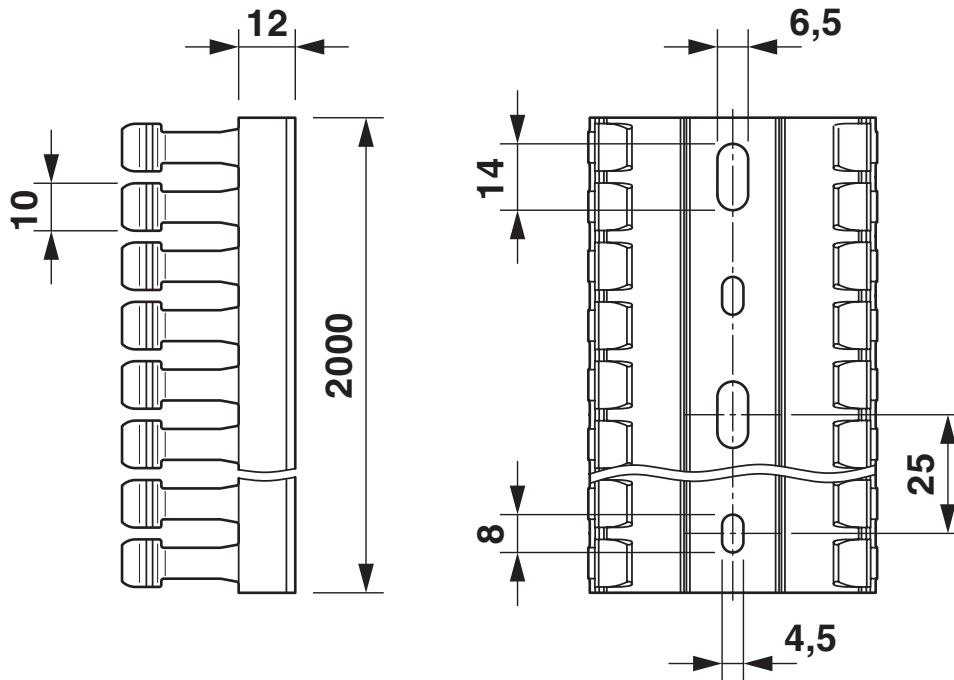

### Dimensions

Dimensional drawing	
Width	40 mm
Height	40 mm
Length	2000 mm

## Drawings

Dimensional drawing

Base perforation according to DIN EN 50085