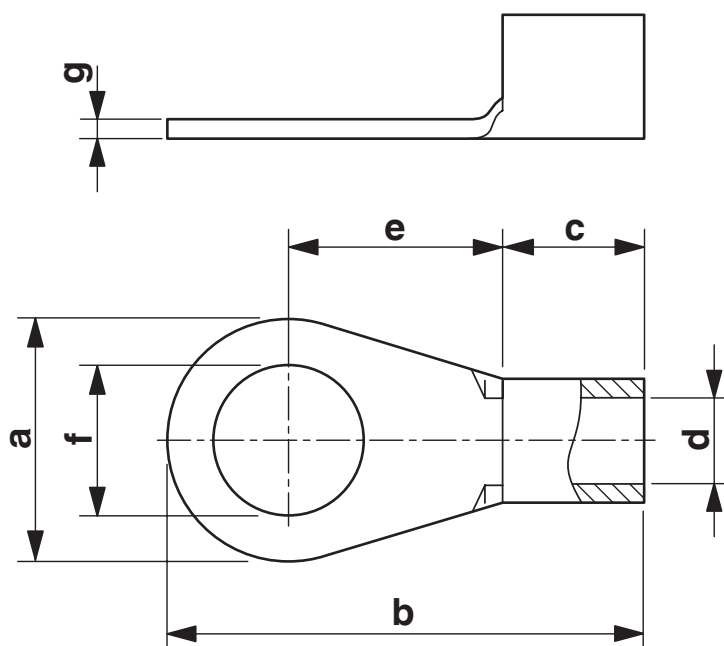

Dimensions

Dimensional drawing	
Width	6 mm
Length of the insulating material sleeve	5 mm
Maximum stripping length	7 mm
Distance from the center to the insulating material sleeve	6 mm
Min. material thickness	0.8 mm
Inner dimensions of the insulating collar	1.6 mm

Internal dimensions

Internal diameter	3.7 mm
-------------------	--------

Material specifications

Color	silver-colored
Material	Copper
Coating	tin-plated

Environmental and real-life conditions

Ambient conditions

Ambient temperature (operation)	110 °C
---------------------------------	--------

Standards and regulations

Design according to standard	DIN 46234
------------------------------	-----------

C-RC 1/M3,5 DIN - Ring cable lug

3240071

<https://www.phoenixcontact.com/in/products/3240071>

Drawings

Dimensional drawing

C-RC 1/M3,5 DIN - Ring cable lug

3240071

<https://www.phoenixcontact.com/in/products/3240071>

Classifications